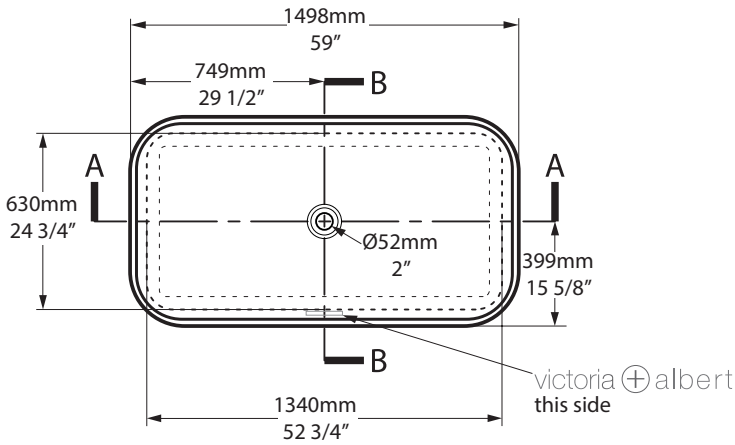

EDG-N-xx-NO

Top view

Front view

Side view

Section BB

Shown with K17 waste kit

Section AA

*All measurements subject to +/-5% tolerance
*Overflow hole not drilled