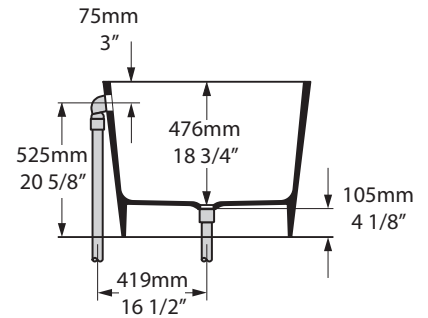

EDG-N-xx-NO

Top view

Front view

Side view

Section BB

Shown with K17 waste kit

Section AA

*All measurements subject to +/-5% tolerance
*Overflow hole not drilled

448 KG	353 ltr
297 KG	202 ltr
95 KG	0 ltr