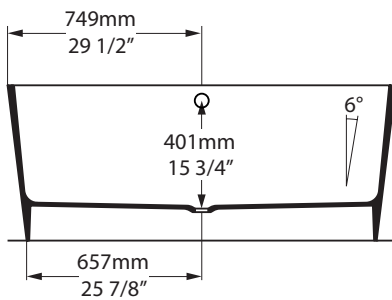

EDG-N-xx-NO

Top view

Front view

Side view

Section BB

Shown with K17 waste kit

Section AA

*All measurements subject to +/-5% tolerance
*Overflow hole not drilled