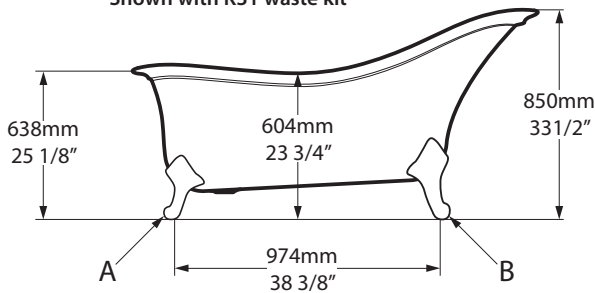

Top view

Rim Detail

Side view

Front view

Section BB

Section AA

Shown with K31 waste kit

*All measurements subject to +/-5% tolerance