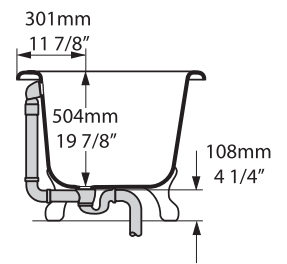

# Cheshire

CHE-N-xx-OF

Top view

Rim Detail

Side view

Front view

Section BB

Shown with K31 waste kit