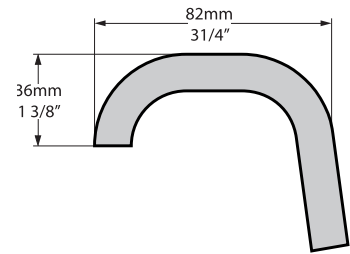

Cheshire

CHE-N-xx-OF

Rim Detail

Shown with K31 waste kit

Tap holes can be drilled by installer
Armaturenlöcher können leicht vom Installateur
gebohrt werden
Les trous de robinetterie peuvent être percés
par l'installateur
Pueden ser perforados por el instalador
I fori per rubinetti possono essere
perforati dall'installatore

*All measurements subject to +/-5% tolerance