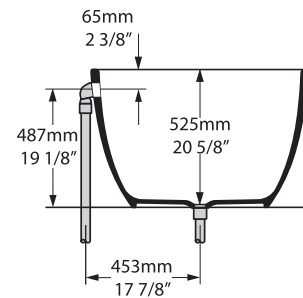

Related collections

Barcelona 48

Barcelona 64

Barcelona Backrest

Barcelona

BAR-N-xx-NO

Top view

Front view

Side view

Section BB
Shown with K17 waste kit

Section AA

*All measurements subject to +/-5% tolerance
*Overflow hole not drilled

l = 1785mm / 70 1/4"
w = 854mm / 33 5/8"
h = 552mm / 21 3/4"

.dwg | .dxf | .skp www.vandabaths.com