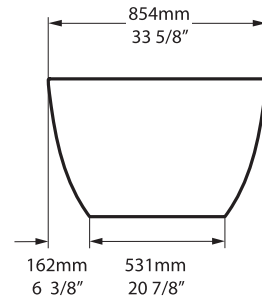

Related collections

Barcelona 48

Barcelona 64

Barcelona Backrest

Barcelona

BAR-N-xx-NO

Top view

Front view

Side view

Section BB
Shown with K17 waste kit

Section AA

*All measurements subject to +/-5% tolerance
*Overflow hole not drilled

l = 1785mm / 70 1/4"
w = 854mm / 33 5/8"
h = 552mm / 21 3/4"

.dwg | .dxf | .skp www.vandabaths.com