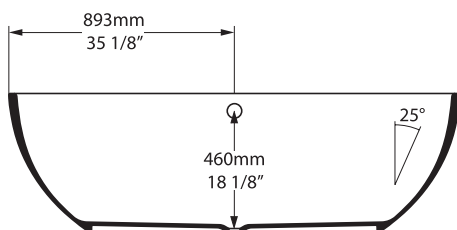

Related collections

Barcelona 48

Barcelona 64

Barcelona Backrest

Barcelona

BAR-N-xx-NO

Top view

Front view

Side view

Section BB
Shown with K17 waste kit

Section AA

*All measurements subject to +/-5% tolerance
*Overflow hole not drilled

l = 1785mm / 70 1/4"
w = 854mm / 33 5/8"
h = 552mm / 21 3/4"

.dwg | .dxf | .skp www.vandabaths.com