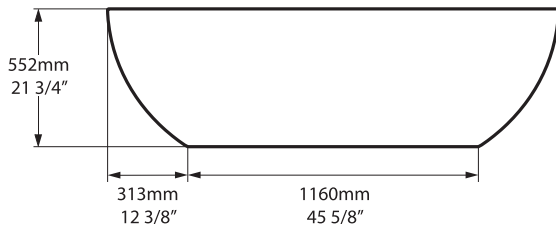

Related collections

Barcelona 48

Barcelona 64

Barcelona Backrest

Barcelona

BAR-N-xx-NO

Top view

Front view

Side view

Section BB
Shown with K17 waste kit

Section AA

*All measurements subject to +/-5% tolerance
*Overflow hole not drilled

l = 1785mm / 70 1/4"
w = 854mm / 33 5/8"
h = 552mm / 21 3/4"

.dwg | .dxf | .skp www.vandabaths.com