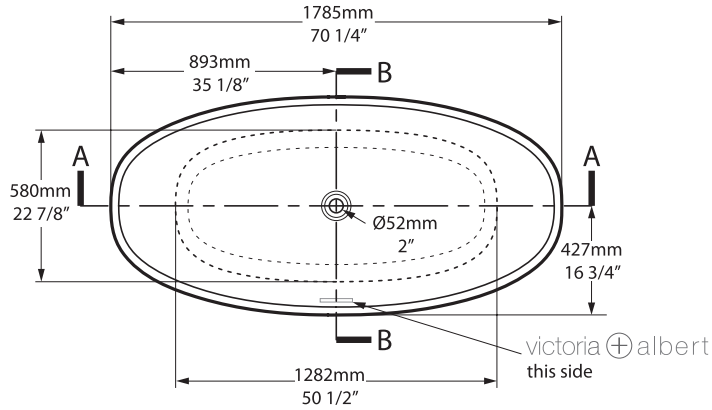

Related collections

Barcelona 48

Barcelona 64

Barcelona Backrest

Barcelona

BAR-N-xx-NO

Top view

Front view

Side view

Section BB
Shown with K17 waste kit

Section AA

*All measurements subject to +/-5% tolerance
*Overflow hole not drilled

l = 1785mm / 70 1/4"
w = 854mm / 33 5/8"
h = 552mm / 21 3/4"

.dwg | .dxf | .skp www.vandabaths.com