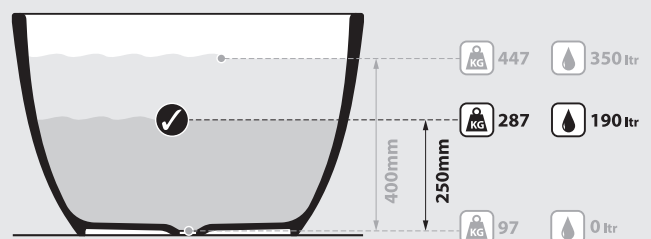

Side view

Section BB
Shown with K17 waste kit

Section AA

*All measurements subject to +/-5% tolerance
*Overflow hole not drilled

l = 1785mm / 70 1/4"
w = 854mm / 33 5/8"
h = 552mm / 21 3/4"

.dwg | .dxf | .skp www.vandabaths.com