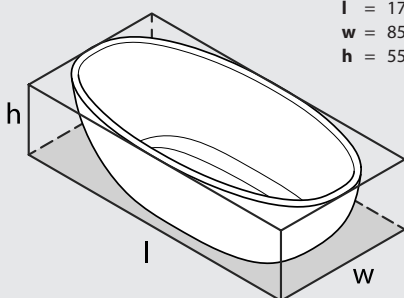

Side view

Section BB
Shown with K17 waste kit

Section AA

*All measurements subject to +/-5% tolerance
*Overflow hole not drilled

l = 1785mm / 70 1/4"
w = 854mm / 33 5/8"
h = 552mm / 21 3/4"

.dwg | .dxf | .skp www.vandabaths.com