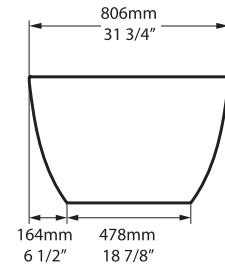

Barcelona 2

BA2-N-xx-NO

Front view

Side view

Section BB

Shown with K17 waste kit

*All measurements subject to +/-5% tolerance
*Overflow hole not drilled

.dwg | .dxf | .skp www.vandabaths.com

Massachusetts Code: Approved
cUPC listing by IAPMO: File No. 6574

VA/1204/04/Jan19