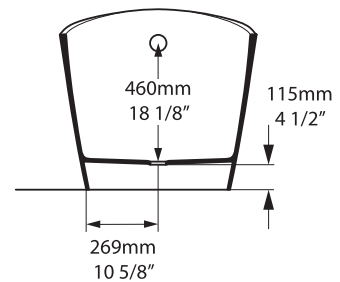

Top view

Front view

Side view

Section BB

Section AA

Shown with K17 waste kit

*All measurements subject to +/-5% tolerance
*Overflow hole not drilled

l = 1632mm / 64 1/4"
w = 794mm / 31 1/4"
h = 859mm / 33 7/8"