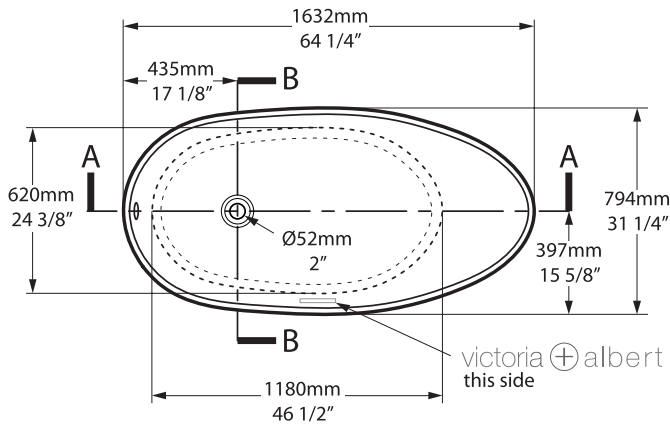

Top view

Front view

Side view

Section BB

Section AA

Shown with K17 waste kit

*All measurements subject to +/-5% tolerance
*Overflow hole not drilled

l = 1632mm / 64 1/4"
w = 794mm / 31 1/4"
h = 859mm / 33 7/8"