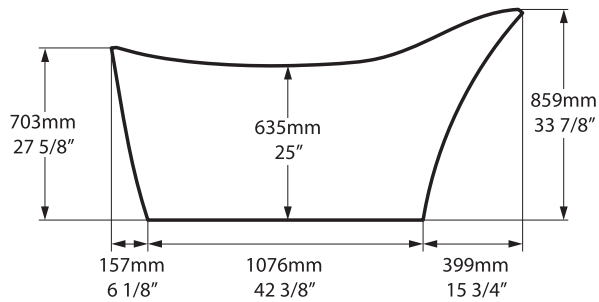

Top view

Front view

Side view

Section BB

Section AA

Shown with K17 waste kit

*All measurements subject to +/-5% tolerance
*Overflow hole not drilled

l = 1632mm / 64 1/4"
w = 794mm / 31 1/4"
h = 859mm / 33 7/8"