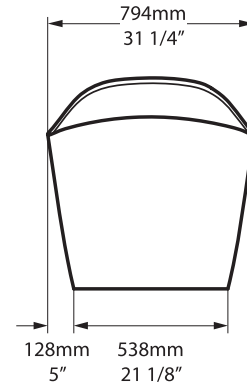

Top view

Front view

Side view

Section BB

Section AA

Shown with K17 waste kit

*All measurements subject to +/-5% tolerance
*Overflow hole not drilled

l = 1632mm / 64 1/4"
w = 794mm / 31 1/4"
h = 859mm / 33 7/8"