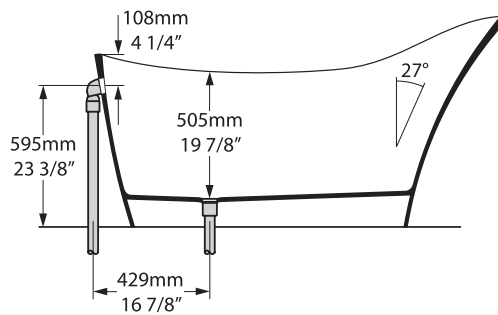

Top view

Front view

Side view

Section BB

Section AA

Shown with K17 waste kit

*All measurements subject to +/-5% tolerance
*Overflow hole not drilled

l = 1632mm / 64 1/4"
w = 794mm / 31 1/4"
h = 859mm / 33 7/8"