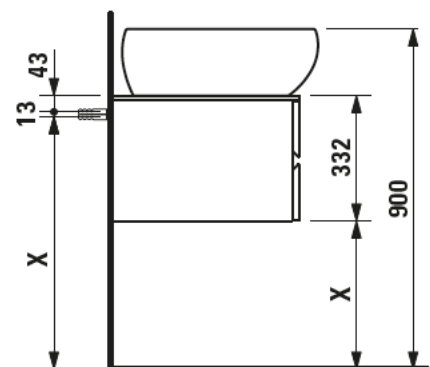

IL BAGNO ALESSI ONE FURNITURE

Vanity unit

42422.4

42424.4

TECHNICAL DATA

Order no.	42422.4 / 4 drawers 42424.4 / 2 drawers	Mounting acc. incl.	Installation set, order no. 49240.7 Space saving siphon, order no. 89424.0
Dimensions (WxHxD)	1600 x 332 x 500 mm	Mounting information	The walls installed on must meet the requirements of the furniture in terms of weight and the supplied fastening elements. If this cannot be guaranteed another method of installation needs to be chosen.
Matching for	42422.4 – 2x washbasin, order no. 81897.1 42424.4 – 2x washbasin, order no. 81397.1	Colours	630 – Noce canaletto, surface real wood veneer 631 – White, surface lacquered with technical marble top
Specification	Body/Front – Surface real wood veneer or lacquered Integrated handle in the front 2 cut outs, with siphon covers chrome		
Weight	630 – 65,0 kg 631 – 77,0 kg		
Accessories excl.	Drawer separations small, order no. 49240.1 large, order no. 49240.2		

TECHNICAL DRAWINGS / S 1 : 20

X = The exact height must be set during installation.