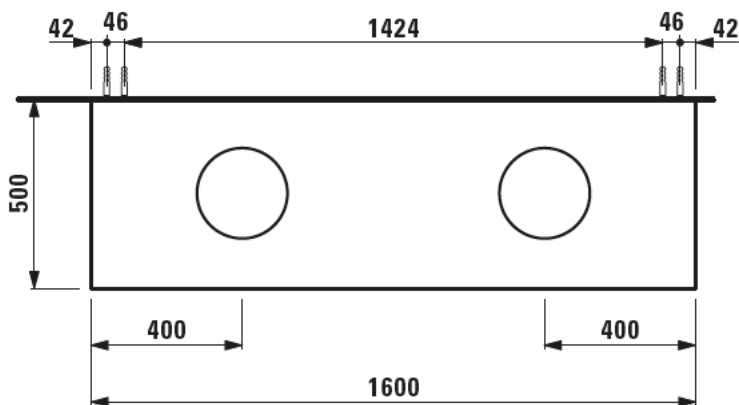

IL BAGNO ALESSI ONE FURNITURE

Vanity unit

42422.4

42424.4

TECHNICAL DATA

Order no.	42422.4 / 4 drawers 42424.4 / 2 drawers	Mounting acc. incl.	Installation set, order no. 49240.7 Space saving siphon, order no. 89424.0
Dimensions (WxHxD)	1600 x 332 x 500 mm	Mounting information	The walls installed on must meet the requirements of the furniture in terms of weight and the supplied fastening elements. If this cannot be guaranteed another method of installation needs to be chosen.
Matching for	42422.4 – 2x washbasin, order no. 81897.1 42424.4 – 2x washbasin, order no. 81397.1	Colours	630 – Noce canaletto, surface real wood veneer 631 – White, surface lacquered with technical marble top
Specification	Body/Front – Surface real wood veneer or lacquered Integrated handle in the front 2 cut outs, with siphon covers chrome		
Weight	630 – 65,0 kg 631 – 77,0 kg		
Accessories excl.	Drawer separations small, order no. 49240.1 large, order no. 49240.2		

TECHNICAL DRAWINGS / S 1 : 20

X = The exact height must be set during installation.