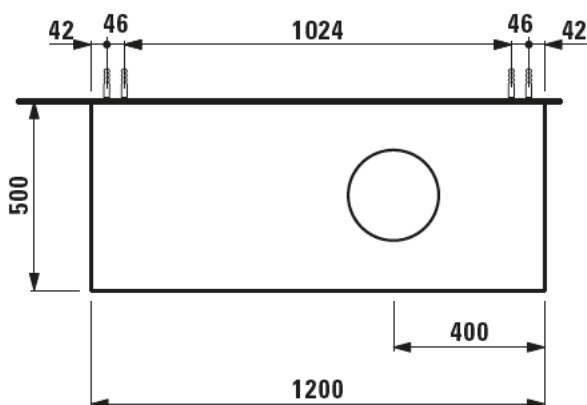

IL BAGNO ALESSI ONE FURNITURE

Vanity unit

42412.2

42413.2

42414.2

TECHNICAL DATA

Order no.	42412.2, 42413.2 / 4 drawers 42414.2 / 3 drawers	Mounting acc. incl.	Installation set, order no. 49240.7 Space saving siphon, order no. 89424.0
Dimensions (WxHxD)	1200 x 332 x 500 mm	Mounting information	The walls installed on must meet the requirements of the furniture in terms of weight and the supplied fastening elements. If this cannot be guaranteed another method of installation needs to be chosen.
Matching for	42412.2 – washbasin, order no. 81897.1 42413.2 – washbasin, order no. 81897.2 42414.2 – washbasin, order no. 81397.1	Colours	630 – Noce canaletto, surface real wood veneer 631 – White, surface lacquered with technical marble top
Specification	Body/Front – Surface real wood veneer or lacquered Integrated handle in the front 1 cut out right, with space saving siphon		
Weight	630 – 53,5 kg 631 – 63,5 kg		
Accessories excl.	Drawer separations small, order no. 49240.1 large, order no. 49240.2		

TECHNICAL DRAWINGS / S 1 : 20

X = The exact height must be set during installation.