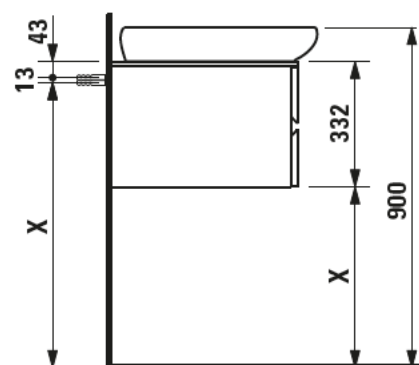

IL BAGNO ALESSI ONE FURNITURE

Vanity unit

42412.2

42413.2

42414.2

TECHNICAL DATA

Order no.	42412.2, 42413.2 / 4 drawers 42414.2 / 3 drawers	Mounting acc. incl.	Installation set, order no. 49240.7 Space saving siphon, order no. 89424.0
Dimensions (WxHxD)	1200 x 332 x 500 mm	Mounting information	The walls installed on must meet the requirements of the furniture in terms of weight and the supplied fastening elements. If this cannot be guaranteed another method of installation needs to be chosen.
Matching for	42412.2 – washbasin, order no. 81897.1 42413.2 – washbasin, order no. 81897.2 42414.2 – washbasin, order no. 81397.1	Colours	630 – Noce canaletto, surface real wood veneer 631 – White, surface lacquered with technical marble top
Specification	Body/Front – Surface real wood veneer or lacquered Integrated handle in the front 1 cut out right, with space saving siphon		
Weight	630 – 53,5 kg 631 – 63,5 kg		
Accessories excl.	Drawer separations small, order no. 49240.1 large, order no. 49240.2		

TECHNICAL DRAWINGS / S 1 : 20

X = The exact height must be set during installation.