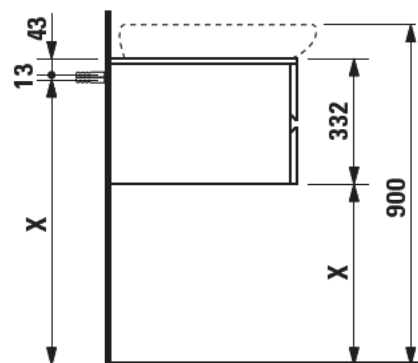

IL BAGNO ALESSI ONE FURNITURE

Vanity unit

42412.1

42413.1

TECHNICAL DATA

Order no.	42412.1, 42413.1 / 4 drawers	Mounting acc. incl.	Installation set, order no. 49240.7
Dimensions (WxHxD)	1200 x 332 x 500 mm	Mounting information	The walls installed on must meet the requirements of the furniture in terms of weight and the supplied fastening elements. If this cannot be guaranteed another method of installation needs to be chosen.
Matching for	42412.1 – washbasin, order no. 81897.1 42413.1 – washbasin, order no. 81897.2	Colours	630 – Noce canaletto, surface lacquered real wood veneer 631 – White, surface lacquered with technical marble top
Specification	Body/Front – Surface lacquered real wood veneer or lacquered white with technical marble top Integrated handle in the front 1 cut out left		
Weight	630 – 53,5 kg 631 – 63,5 kg		
Accessories excl.	Drawer separations small, order no. 49240.1 large, order no. 49240.2 Space saving siphon, order no. 89424.0		

TECHNICAL DRAWINGS / S 1 : 20

X = The exact height must be set during installation.