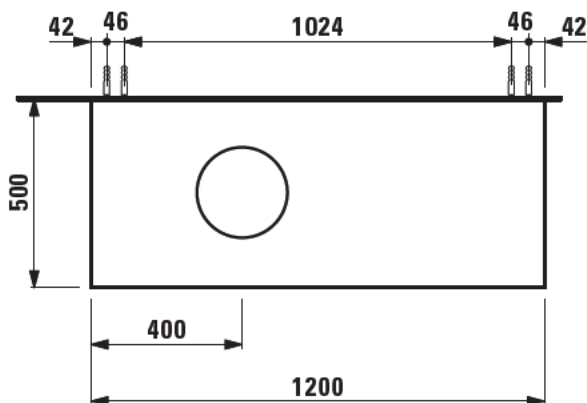

IL BAGNO ALESSI ONE FURNITURE

Vanity unit

42412.1

42413.1

TECHNICAL DATA

Order no.	42412.1, 42413.1 / 4 drawers	Mounting acc. incl.	Installation set, order no. 49240.7
Dimensions (WxHxD)	1200 x 332 x 500 mm	Mounting information	The walls installed on must meet the requirements of the furniture in terms of weight and the supplied fastening elements. If this cannot be guaranteed another method of installation needs to be chosen.
Matching for	42412.1 – washbasin, order no. 81897.1 42413.1 – washbasin, order no. 81897.2	Colours	630 – Noce canaletto, surface lacquered real wood veneer 631 – White, surface lacquered with technical marble top
Specification	Body/Front – Surface lacquered real wood veneer or lacquered white with technical marble top Integrated handle in the front 1 cut out left		
Weight	630 – 53,5 kg 631 – 63,5 kg		
Accessories excl.	Drawer separations small, order no. 49240.1 large, order no. 49240.2 Space saving siphon, order no. 89424.0		

TECHNICAL DRAWINGS / S 1 : 20

X = The exact height must be set during installation.