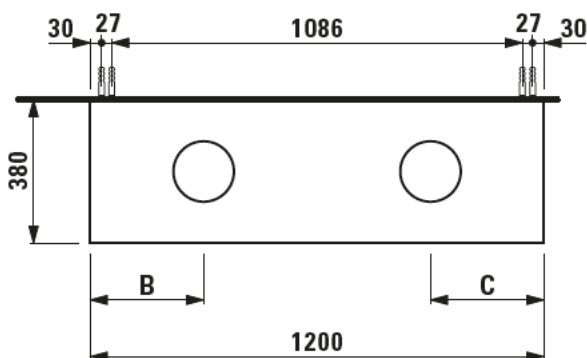

**Vanity unit without / with 2 cut outs**

**40903.0**

**40903.4**

**TECHNICAL DATA**

Order no.	40903.0 / without cut out 40903.4 / 2 cut outs	Accessories excl.	Power socket (EU), IP44, order no. 49298.4 Power socket (CH), IP44, order no. 49298.5 Drawer separations (not recommended with shelf) large, order no. 40920.1 Space saving siphon, order no. 89424.0
Dimensions (WxHxD)	1200 x 360 x 380 mm	Mounting acc. incl.	Installation set for furniture, order no. 49120.6
Matching for washbasin	see table below	Mounting information	The walls installed on must meet the requirements of the furniture in terms of weight and the supplied fastening elements. If this cannot be guaranteed another method of installation needs to be chosen. For example with feet.
Specification	Body/Front – lacquered surface veneer with solid wood edges Slim front with a 4 mm rim 1 push and pull full extension drawer without or with cut out	Colours	250 – Light oak 251 – Dark oak
Weight	28,0 kg		
Accessories excl.	Shelf L shaped for drawer, with pre-drilled holes in the back for optional power socket, depth 90 mm, order no. 40924.5 depth 150 mm, order no. 40924.6		

**TECHNICAL DRAWINGS / S 1 : 20**

B / mm	C / mm	Ceramic
300	300	Kartell by Laufen 81533.1 Ino 81630.0, 81630.2 Val 81628.0, 81628.2

X = The exact height must be set during installation.

## Matrix for vanity units 900 mm / 1200 mm depth 380 mm

Vanity unit 1200 x 380 mm				
<b>Ceramic</b>				
<b>Ino</b>				
81630.0 450x410 mm	✓	✓	✓	✓
81630.2 560x450 mm	✓	✓	✓	✓
<b>Kartell by Laufen</b>				
81533.1 460x460 mm	✓	✓	✓	✓
81033.4 600x460 mm	✓	✓	✓	
81033.5 600x460 mm	✓	✓	✓	
81033.8 900x460 mm	✓	✓	✓	
81033.9 900x460 mm	✓	✓	✓	
81333.2 1200x460 mm	✓			
<b>Val</b>				
81628.0 450x420 mm	✓	✓	✓	✓
81628.2 550x420 mm	✓	✓	✓	✓
81628.3 600x420 mm	✓	✓	✓	
81628.4 650x420 mm	✓	✓	✓	
81628.5 750x420 mm	✓	✓	✓	
81628.7 950x420 mm	✓	✓	✓	