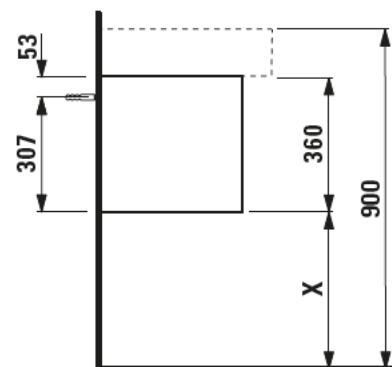

**Vanity unit without / with 2 cut outs**

**40903.0**

**40903.4**

**TECHNICAL DATA**

Order no.	40903.0 / without cut out 40903.4 / 2 cut outs	Accessories excl.	Power socket (EU), IP44, order no. 49298.4 Power socket (CH), IP44, order no. 49298.5 Drawer separations (not recommended with shelf) large, order no. 40920.1 Space saving siphon, order no. 89424.0
Dimensions (WxHxD)	1200 x 360 x 380 mm	Mounting acc. incl.	Installation set for furniture, order no. 49120.6
Matching for washbasin	see table below	Mounting information	The walls installed on must meet the requirements of the furniture in terms of weight and the supplied fastening elements. If this cannot be guaranteed another method of installation needs to be chosen. For example with feet.
Specification	Body/Front – lacquered surface veneer with solid wood edges Slim front with a 4 mm rim 1 push and pull full extension drawer without or with cut out	Colours	250 – Light oak 251 – Dark oak
Weight	28,0 kg		
Accessories excl.	Shelf L shaped for drawer, with pre-drilled holes in the back for optional power socket, depth 90 mm, order no. 40924.5 depth 150 mm, order no. 40924.6		

**TECHNICAL DRAWINGS / S 1 : 20**

B / mm	C / mm	Ceramic
300	300	Kartell by Laufen 81533.1 Ino 81630.0, 81630.2 Val 81628.0, 81628.2

X = The exact height must be set during installation.

## Matrix for vanity units 900 mm / 1200 mm depth 380 mm

Vanity unit 1200 x 380 mm				
<b>Ceramic</b>				
<b>Ino</b>				
81630.0 450x410 mm	✓	✓	✓	✓
81630.2 560x450 mm	✓	✓	✓	✓
<b>Kartell by Laufen</b>				
81533.1 460x460 mm	✓	✓	✓	✓
81033.4 600x460 mm	✓	✓	✓	
81033.5 600x460 mm	✓	✓	✓	
81033.8 900x460 mm	✓	✓	✓	
81033.9 900x460 mm	✓	✓	✓	
81333.2 1200x460 mm	✓			
<b>Val</b>				
81628.0 450x420 mm	✓	✓	✓	✓
81628.2 550x420 mm	✓	✓	✓	✓
81628.3 600x420 mm	✓	✓	✓	
81628.4 650x420 mm	✓	✓	✓	
81628.5 750x420 mm	✓	✓	✓	
81628.7 950x420 mm	✓	✓	✓	