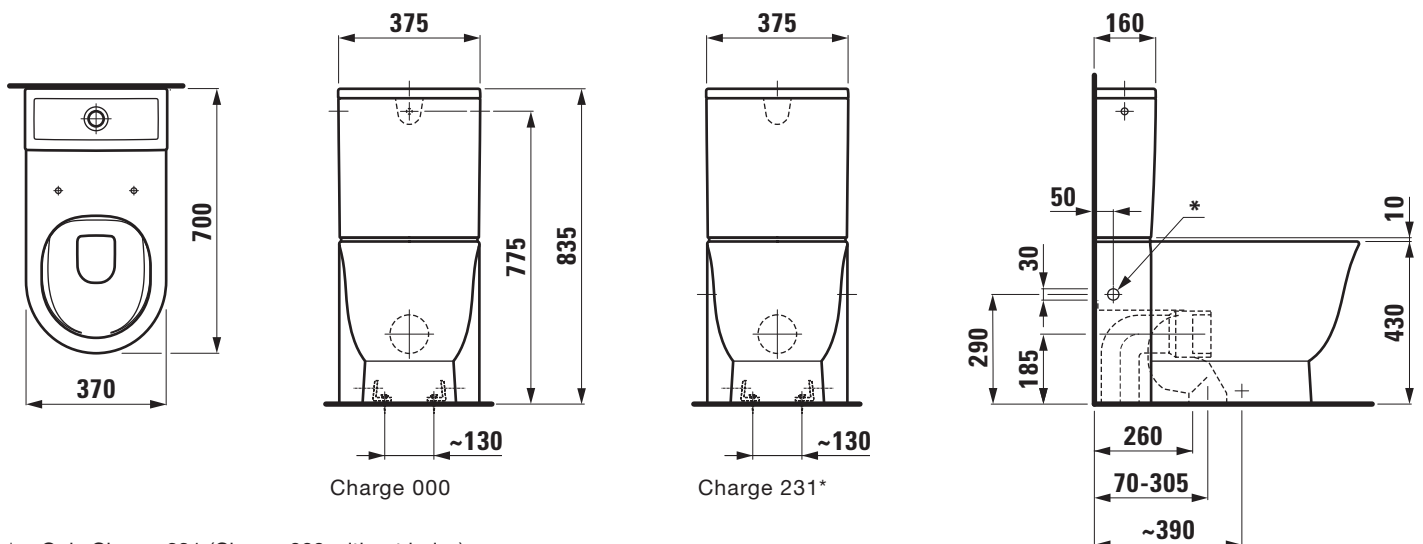

TECHNICAL DRAWINGS / S 1 : 20

* = Only Charge 231 (Charge 000 without holes)