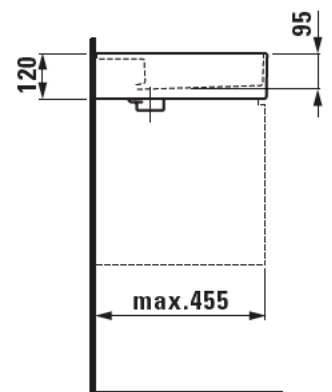

#### TECHNICAL DATA

Order no.	81033.8
Certified to	EN 31
Dimensions	900 x 460 mm
Basin capacity	6.2 litre (basin with hidden overflow) 12.5 litre (basin without overflow)
Specification	with special hidden drain Charge 111 – 1 centre tap hole, without overflow
Special specification	Charge 112 – without tap holes, without overflow Charge 158 – 3 tap holes, without overflow Charge 815 – 1 centre tap hole, 1 hole right for mixing unit, without overflow Charge 814 – 1 centre tap hole, 1 hole right for mixing unit, hidden overflow
Weight	21,0 kg
Accessories excl.	Towel frame, order no. 38533.6

Mounting acc. incl.	Valve pre-assembled Charge 111, 112, 158, 815 – valve without overflow always open, order no. 89830.1 Charge 814 – pop up valve, order no. 89830.2
Mounting acc. excl.	Siphon DN 32 chrome, order no. 89394.7 Mounting set M10 x 140 mm, order no. 89988.2
Colours	see colour table

#### SPECIFICATION TEXT

Countertop basin KARTELL BY LAUFEN, SaphirKeramik  
EN 31, dimensions 900 x 460 mm  
1 centre tap hole, without overflow, valve without overflow always open  
Special feature: with special hidden drain, valve pre-assembled  
Further options / accessories: Surface refinement LCC (only white), without tap holes and overflow, 3 tap holes without overflow, 1 centre tap hole with 1 hole right for mixing unit and without overflow, 1 centre tap hole with 1 hole right for mixing unit and hidden overflow, towel frame, bathtubs, shower trays, furniture, accessories  
Order no. 81033.8

#### TECHNICAL DRAWINGS / S 1 : 20

Charge 111, 112, 158, 815

Charge 814