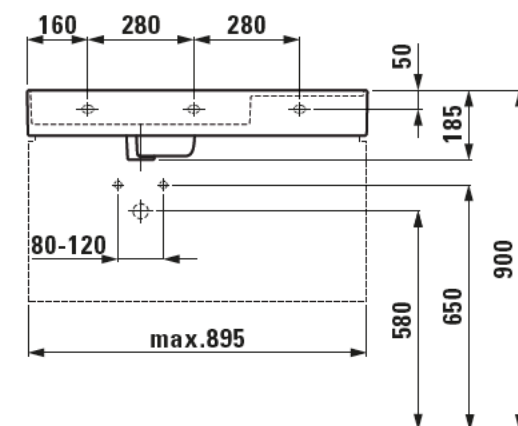

#### TECHNICAL DATA

Order no.	81033.8
Certified to	EN 31
Dimensions	900 x 460 mm
Basin capacity	6.2 litre (basin with hidden overflow) 12.5 litre (basin without overflow)
Specification	with special hidden drain Charge 111 – 1 centre tap hole, without overflow
Special specification	Charge 112 – without tap holes, without overflow Charge 158 – 3 tap holes, without overflow Charge 815 – 1 centre tap hole, 1 hole right for mixing unit, without overflow Charge 814 – 1 centre tap hole, 1 hole right for mixing unit, hidden overflow
Weight	21,0 kg
Accessories excl.	Towel frame, order no. 38533.6

Mounting acc. incl.	Valve pre-assembled Charge 111, 112, 158, 815 – valve without overflow always open, order no. 89830.1 Charge 814 – pop up valve, order no. 89830.2
Mounting acc. excl.	Siphon DN 32 chrome, order no. 89394.7 Mounting set M10 x 140 mm, order no. 89988.2
Colours	see colour table

#### SPECIFICATION TEXT

Countertop basin KARTELL BY LAUFEN, SaphirKeramik  
EN 31, dimensions 900 x 460 mm  
1 centre tap hole, without overflow, valve without overflow always open  
Special feature: with special hidden drain, valve pre-assembled  
Further options / accessories: Surface refinement LCC (only white), without tap holes and overflow, 3 tap holes without overflow, 1 centre tap hole with 1 hole right for mixing unit and without overflow, 1 centre tap hole with 1 hole right for mixing unit and hidden overflow, towel frame, bathtubs, shower trays, furniture, accessories  
Order no. 81033.8

#### TECHNICAL DRAWINGS / S 1 : 20

Charge 111, 112, 158, 815

Charge 814