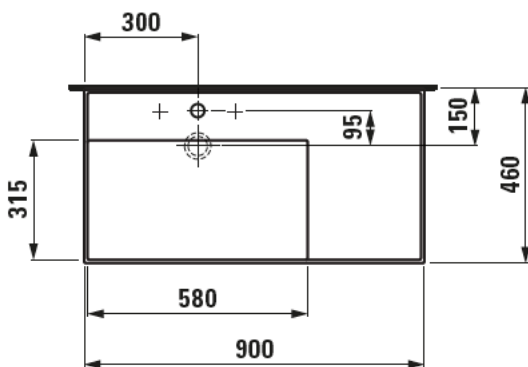

TECHNICAL DRAWINGS / S 1 : 20

Charge 111, 112, 158, 815