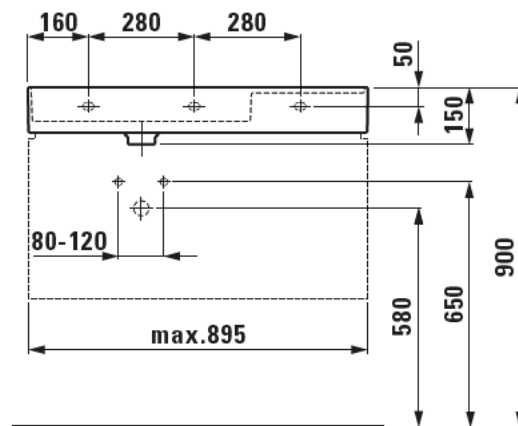

#### TECHNICAL DATA

Order no.	81033.8
Certified to	EN 31
Dimensions	900 x 460 mm
Basin capacity	6.2 litre (basin with hidden overflow) 12.5 litre (basin without overflow)
Specification	with special hidden drain Charge 111 – 1 centre tap hole, without overflow
Special specification	Charge 112 – without tap holes, without overflow Charge 158 – 3 tap holes, without overflow Charge 815 – 1 centre tap hole, 1 hole right for mixing unit, without overflow Charge 814 – 1 centre tap hole, 1 hole right for mixing unit, hidden overflow
Weight	21,0 kg
Accessories excl.	Towel frame, order no. 38533.6

Mounting acc. incl.	Valve pre-assembled Charge 111, 112, 158, 815 – valve without overflow always open, order no. 89830.1 Charge 814 – pop up valve, order no. 89830.2
Mounting acc. excl.	Siphon DN 32 chrome, order no. 89394.7 Mounting set M10 x 140 mm, order no. 89988.2
Colours	see colour table

#### SPECIFICATION TEXT

Countertop basin KARTELL BY LAUFEN, SaphirKeramik  
EN 31, dimensions 900 x 460 mm  
1 centre tap hole, without overflow, valve without overflow always open  
Special feature: with special hidden drain, valve pre-assembled  
Further options / accessories: Surface refinement LCC (only white), without tap holes and overflow, 3 tap holes without overflow, 1 centre tap hole with 1 hole right for mixing unit and without overflow, 1 centre tap hole with 1 hole right for mixing unit and hidden overflow, towel frame, bathtubs, shower trays, furniture, accessories  
Order no. 81033.8

#### TECHNICAL DRAWINGS / S 1 : 20

Charge 111, 112, 158, 815

Charge 814