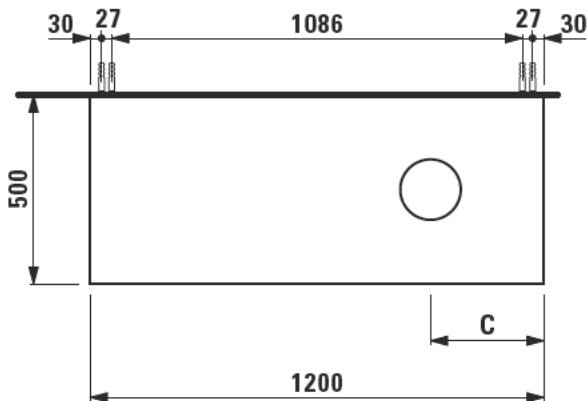

TECHNICAL DRAWINGS / S 1 : 20

C / mm	Ceramic
170	Kartell by Laufen 81233.2 (with tap bank right)
195	Val 81228.2 (right)
225	Kartell by Laufen 81033.5
300	Kartell by Laufen 81033.9, 81233.1, 81533.1 Living SaphirKeramik 81143.3, 81143.4 (only with wall mounted tap or asymmetric tap position)
	Living SaphirKeramik 81143.5 Ino 81230.0, 81230.2, 81730.1, 81730.2 (only wall mounted tap), 81630.0, 81630.2 Val 81628.0, 81628.2, 81628.3, 81728.1
325	Val 81628.4

C / mm	Ceramic
350	Palomba 81680.3 Val 81228.1
375	Kartell by Laufen 81033.4 Val 81628.5
390	Palomba 81680.2
403	Val 81228.2 (left)
475	Val 81628.7
577	Kartell by Laufen 81233.2 (with tap bank left)
600	Kartell by Laufen 81033.8
675	Palomba 81680.1

X = The exact height must be set during installation.