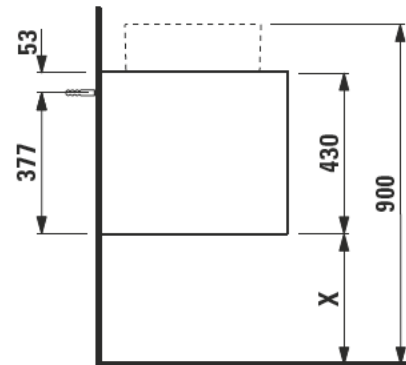

Vanity unit without / with cut out right

40905.0

40905.2

TECHNICAL DATA

Order no.	40905.0 / without cut out 40905.2 / 1 cut out right	Accessories excl.	Power socket (EU), IP44, order no. 49298.4 Power socket (CH), IP44, order no. 49298.5 Drawer separations (not recommended with shelf) large, order no. 40920.1 Space saving siphon, order no. 89424.0
Dimensions (WxHxD)	1200 x 430 x 500 mm	Mounting acc. incl.	Installation set for furniture, order no. 49120.6
Matching for washbasin	see table below	Mounting information	The walls installed on must meet the requirements of the furniture in terms of weight and the supplied fastening elements. If this cannot be guaranteed another method of installation needs to be chosen. For example with feet.
Specification	Body/Front – lacquered surface veneer with solid wood edges Slim front with a 4 mm rim 1 push and pull full extension drawer without or with cut out	Colours	250 – Light oak 251 – Dark oak
Weight	37,5 kg		
Accessories excl.	Base, height 40 mm, order no. 40923.5 Shelf L shaped for drawer, with pre-drilled holes in the back (left and right) for optional power socket, depth 90 mm, order no. 40924.5 depth 150 mm, order no. 40924.6		

TECHNICAL DRAWINGS / S 1 : 20

C / mm	Ceramic
170	Kartell by Laufen 81233.2 (with tap bank right)
195	Val 81228.2 (right)
225	Kartell by Laufen 81033.5
300	Kartell by Laufen 81033.9, 81233.1, 81533.1 Living SaphirKeramik 81143.3, 81143.4 (only with wall mounted tap or asymmetric tap position)
	Living SaphirKeramik 81143.5 Ino 81230.0, 81230.2, 81730.1, 81730.2 (only wall mounted tap), 81630.0, 81630.2 Val 81628.0, 81628.2, 81628.3, 81728.1
325	Val 81628.4

Vanity unit 1200 x 500 mm				
Ceramic				
Val				
81228.1 500x400 mm	✓	✓	✓	✓
81228.2 550x360 mm	✓	✓	✓	✓
81628.0 450x420 mm	✓	✓	✓	✓
81628.2 550x420 mm	✓	✓	✓	✓
81628.3 600x420 mm	✓	✓	✓	
81628.4 650x420 mm	✓	✓	✓	
81628.5 750x420 mm	✓	✓	✓	
81628.7 950x420 mm	✓	✓	✓	
81728.1 550x360 mm	✓	✓	✓	✓