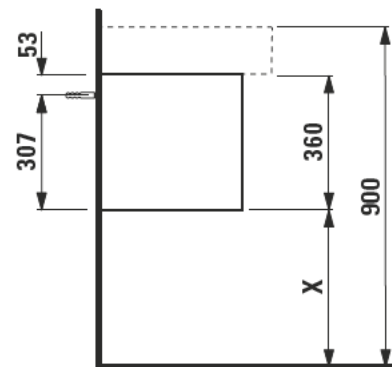

TECHNICAL DRAWINGS / S 1 : 20

C / mm	Ceramic
225	Kartell by Laufen 81033.5
300	Kartell by Laufen 81033.9, 81533.1 Ino 81630.0, 81630.2 Val 81628.0, 81628.2, 81628.3
325	Val 81628.4

C / mm	Ceramic
375	Kartell by Laufen 81033.4 Val 81628.5
475	Val 81628.7
600	Kartell by Laufen 81033.8

X = The exact height must be set during installation.