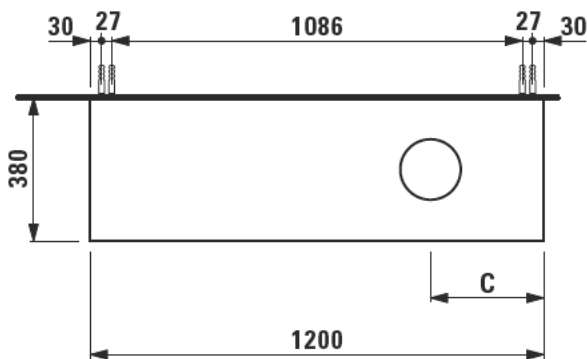

TECHNICAL DRAWINGS / S 1 : 20

C / mm	Ceramic
225	Kartell by Laufen 81033.5
300	Kartell by Laufen 81033.9, 81533.1 Ino 81630.0, 81630.2 Val 81628.0, 81628.2, 81628.3
325	Val 81628.4

C / mm	Ceramic
375	Kartell by Laufen 81033.4 Val 81628.5
475	Val 81628.7
600	Kartell by Laufen 81033.8

X = The exact height must be set during installation.