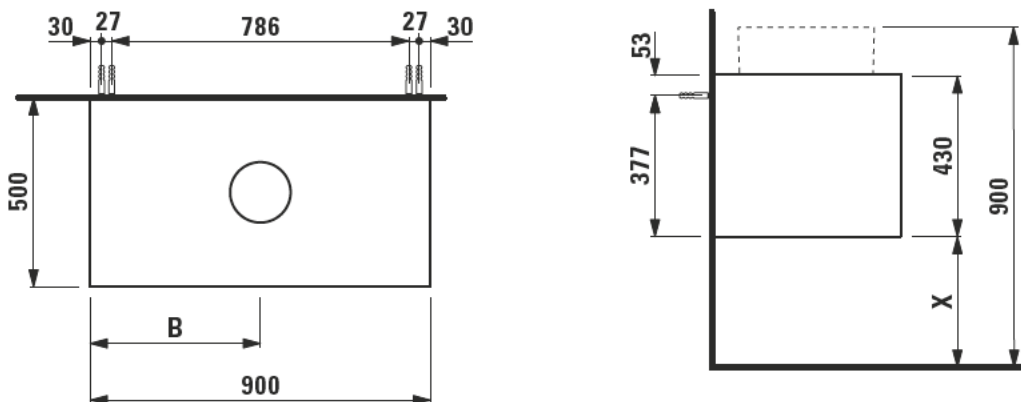

TECHNICAL DRAWINGS / S 1 : 20

B / mm	Ceramic
247	Kartell by Laufen 81233.2 (with tap bank left)
225	Palomba 81680.1
300	Kartell by Laufen 81033.8 (possibility for asymmetric position on request)
346	VAL 81228.2 (left)
360	Palomba 81680.2
375	Kartell by Laufen 81033.4
400	Palomba 81680.3 Val 81228.1

B / mm	Ceramic
450	Kartell by Laufen 81143.3, 81143.5 Living SaphirKeramik 81143.3 (only with wall mounted tap or asymmetric tap position), 81143.4, 81143.5 Ino 81230.0, 81730.1 (only with wall mounted tap or asymmetric tap position), 81230.2, 81630.0, 81630.2, 81730.2 Val 81728.1, 81628.0, 81628.2, 81628.3, 81628.4, 81628.5
525	Kartell by Laufen 81033.5
553	VAL 81228.2 (right)
600	Kartell by Laufen 81033.9 (possibility for asymmetric position on request)
655	Kartell by Laufen 81233.2 (with tap bank right)

X = The exact height must be set during installation.