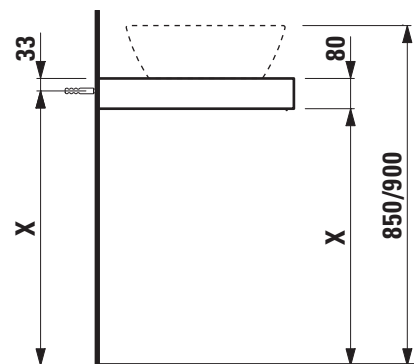

**Washtop without / with 2 cut outs**

**40514.0**

**40514.4**

**TECHNICAL DATA**

Order no.	40514.0 / without cut out 40514.4 / 2 cut outs	Accessories excl.	For possible drawer elements Case see matrix. Towel rail, chromed, order no. 49095.2
Dimensions (WxHxD)	1191 x 80 x 520 mm	Mounting acc. incl.	Installation set, order no. 49012.4 and mounting brackets
Matching for washbasin		Mounting information	The walls installed on must meet the requirements of the furniture in terms of weight and the supplied fastening elements. If this cannot be guaranteed another method of installation needs to be chosen.
Laufen Pro	ø1295.2 / 550x380 mm, ø1296.2 / 420x420 mm, ø1296.4 / 520x390 mm	Colours body	463 – White 519 – Chalked oak 548 – Anthracite oak
Living City	ø1143.0 / 450x380 mm, ø1143.1 / 500x425 mm, ø1743.2 / 600x425 mm		
Palomba Collection	ø1180.1 / 450x450 mm, ø1280.1 / 510x510 mm		
Specification	Body – MDF board with PVC foil without or with cut out with 2 mounting brackets max. load 150 kg		
Weight	16,0 kg		

**TECHNICAL DRAWINGS / S 1 : 20**

X = The exact height must be set during installation.

## Matrix for washtops 1191 mm without and with drawer elements