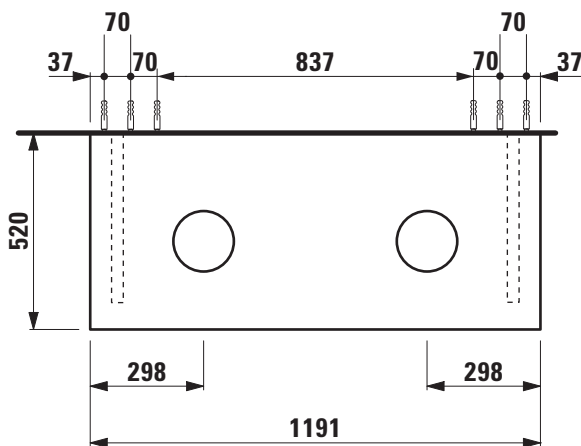

**Washtop without / with 2 cut outs**

**40514.0**

**40514.4**

**TECHNICAL DATA**

Order no.	40514.0 / without cut out 40514.4 / 2 cut outs	Accessories excl.	For possible drawer elements Case see matrix. Towel rail, chromed, order no. 49095.2
Dimensions (WxHxD)	1191 x 80 x 520 mm	Mounting acc. incl.	Installation set, order no. 49012.4 and mounting brackets
Matching for washbasin		Mounting information	The walls installed on must meet the requirements of the furniture in terms of weight and the supplied fastening elements. If this cannot be guaranteed another method of installation needs to be chosen.
Laufen Pro	ø1295.2 / 550x380 mm, ø1296.2 / 420x420 mm, ø1296.4 / 520x390 mm	Colours body	463 – White 519 – Chalked oak 548 – Anthracite oak
Living City	ø1143.0 / 450x380 mm, ø1143.1 / 500x425 mm, ø1743.2 / 600x425 mm		
Palomba Collection	ø1180.1 / 450x450 mm, ø1280.1 / 510x510 mm		
Specification	Body – MDF board with PVC foil without or with cut out with 2 mounting brackets max. load 150 kg		
Weight	16,0 kg		

**TECHNICAL DRAWINGS / S 1 : 20**

X = The exact height must be set during installation.

## Matrix for washtops 1191 mm without and with drawer elements