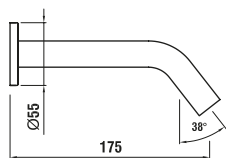

# KARTELL BY LAUFEN

37133.0.xxx.060.1

**Wall mounted fixed spout 175 mm**

Wanneneinlauf, Ausladung 175 mm

Goulot mural, saillie 175 mm

Bocca di erogazione vasca,  
sporgenza 175 mm

**Colours:** .004 .090