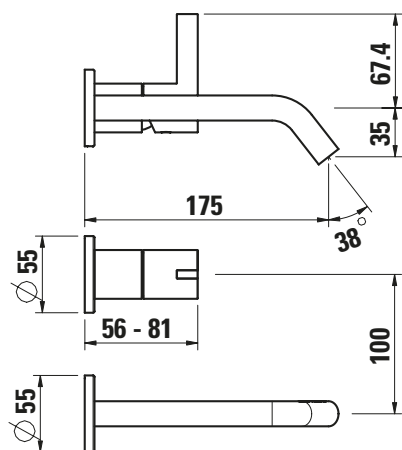

KARTELL BY LAUFEN

31133.6.xxx.120.1

**Wall-mounted mixer for
Simibox 2-Point, projection
175 mm, fixed spout, without
pop-up waste**

Wandmischer zu Simibox
2-Point, Ausladung 175 mm,
Festauslauf, ohne Ablaufventil
Mitigeur mural pour Simibox
2-Point, saillie 175 mm, goulot
fixe, sans vidage

Miscelatore a parete per
Simibox 2-Point, sporgenza 175
mm, bocca d'erogazione fissa,
senza piletta

Colours: .004 .090