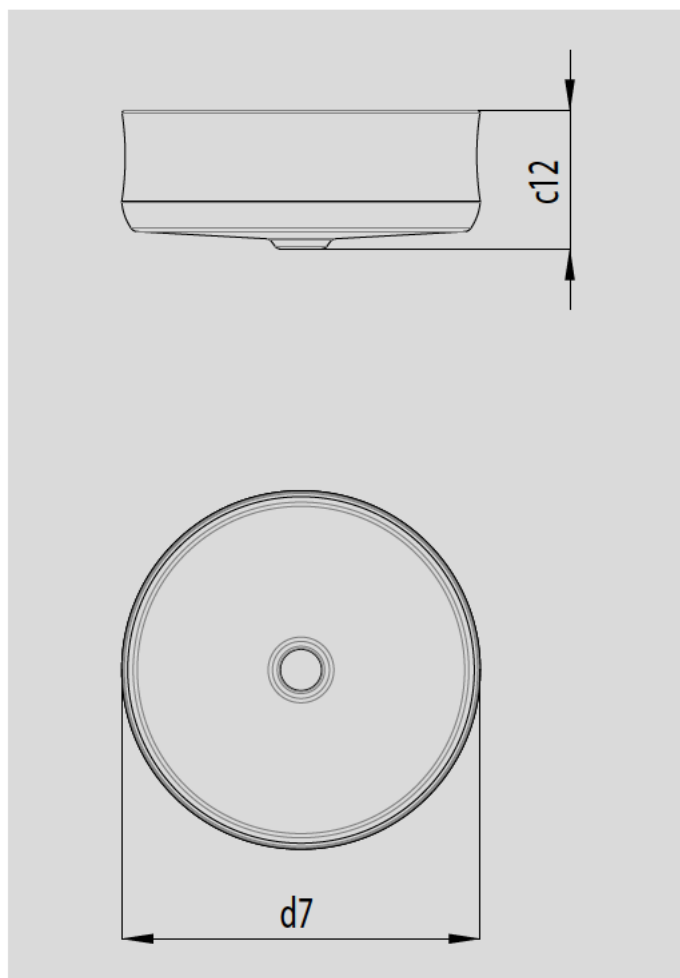

MING WASHBOWL

- Premium products redefine the concept of sophisticated minimalism
- Harmony of tradition and modernity in a perfect way
- Iconic in bathroom design: ideal for combination with elegant fittings
- Luxurious bathroom design through generous comfort
- made of KALDEWEI steel enamel

Similar illustration

Model		3186
Depth inside	c_1	140 mm
Distance basin surface to bottom edge of waste hole	c_{12}	154 mm
External diameter	d_7	400 mm
Diameter		400 mm
Net weight		6 kg

Subject to technical alterations, tolerances and errors. Similar illustration.