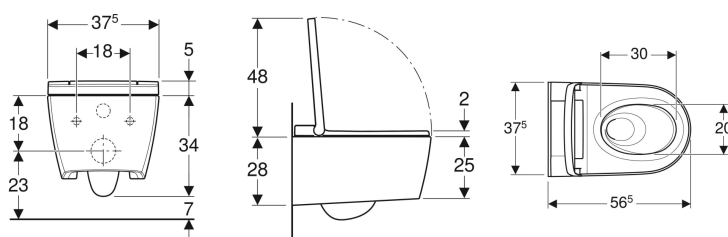

Geberit AquaClean Sela WC complete solution, wall-hung WC

Application purposes

- For convenient toilet use
- For gently cleaning the anal and vaginal areas with water

Characteristics

- Water heating via continuous flow heater
- Anal shower with WhirlSpray shower technology
- Separate Lady shower nozzle in protected park position
- Adjustable shower water temperature
- Spray intensity can be set to five different levels
- Spray arm can be set to five different positions
- Adjustable oscillating spray (automatic forward and reverse motion of the spray arm)
- Automatic pre- and postrinsing of the spray nozzle with fresh water
- Descaling programme
- Rimless WC ceramic appliance featuring TurboFlush flush technology
- Washdown WC with special glaze KeraTect
- User detection
- WC seat ring and WC lid with soft-closing mechanism
- WC lid with SoftOpening
- Activation of the orientation light via brightness sensor
- Orientation light can be set in seven colours
- Functions and settings via remote control
- Four user profiles can be programmed
- Compatible with Geberit AquaClean app
- Water supply connection on the left, hidden behind the WC ceramic
- Mains connection with flexible three-wire sheathed cable, on the right side, hidden behind the WC ceramic
- External water supply connection on the left possible with accessories
- External mains connection with power outlet on the right possible
- Approval in accordance with (DIN) EN 1717 / (DIN) EN 13077

Technical data

Protection class	I
Protection degree	IPX4
Nominal voltage	230 V AC
Mains frequency	50 Hz
Power consumption	1850 W
Power consumption standby / with heating switched on	≤ 0.5 W
Flow pressure	0.5–10 bar
Operating temperature	5–40 °C
Water temperature, adjustment range	34–40 °C
Calculated flow rate	0.02 l/s
Minimum flow pressure for calculated flow rate	0.5 bar
Spray time	50 s
Maximum load WC seat	150 kg

Scope of delivery

- Water supply connection set for Geberit Sigma concealed cistern 12 cm and Geberit Omega concealed cistern 12 cm, installation height 112 cm
- Female socket for mains connection
- Sound insulation set
- Spray shield
- Descaling agent, 125 ml
- Cleaning set
- Connection set for WC, ø 90 mm
- Remote control with wall-mounted case and battery CR2032
- Fastening material

Art. no.	Colour / surface
146.220.11.1	white alpine
146.220.21.1	gloss chrome-plated

Accessories

- Wall-mounted control panel for Geberit AquaClean Sela
- Wall-mounted control panel, touchless, for Geberit AquaClean
- Interface module for Geberit AquaClean Mera / Sela