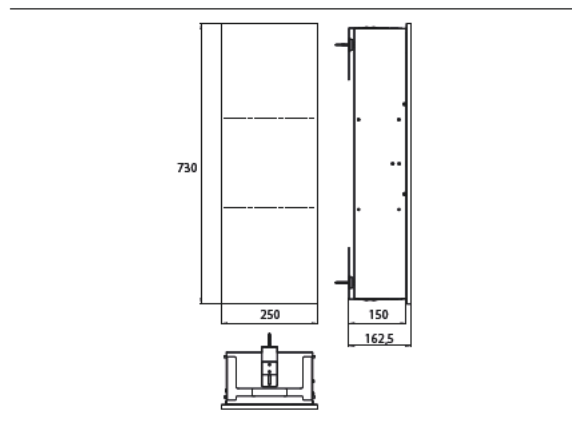

Cabinet module - build in model matt black

Art.No.9755 514 07

with two glass shelves, right hinged door.