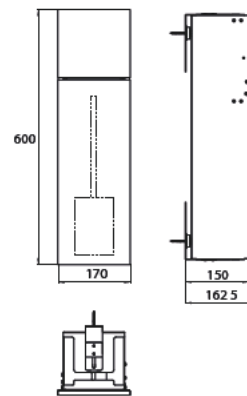

Module for WC - build in model matt black

Art.No.9755 514 03

with box for WC-paper and integrated toilet brush set, right-hinged door