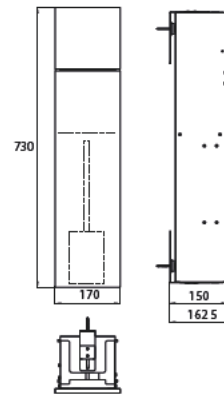

Module for WC - build in model matt black

Art.No.9755 514 00

with boxes for WC-paper and spare paper or moist-tissue box and integrated toilet brush set, left-hinged door