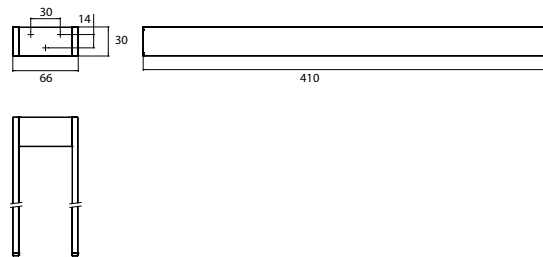

Towel holder

Art.No.1850 001 41

410 mm, two arms, fixed