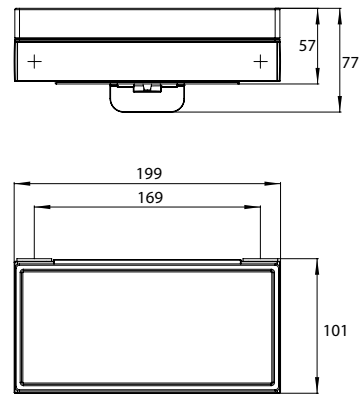

## Soap dispenser/shelf chrome

### Art.No.1821 001 04

with satin crystal glass cup, capacity: approx. 250 ml