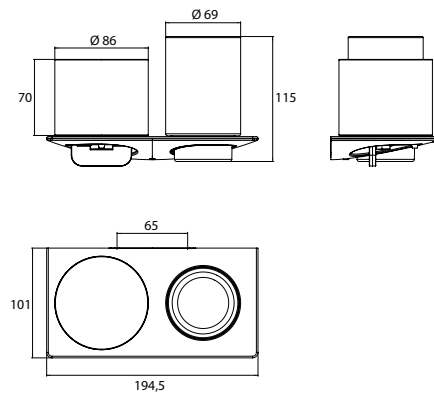

Soap dispenser / glass holder chrome

Art.No.1631 001 02

crystal clear, soap dispenser with satin crystal cup, Capacity: approx. 155 ml