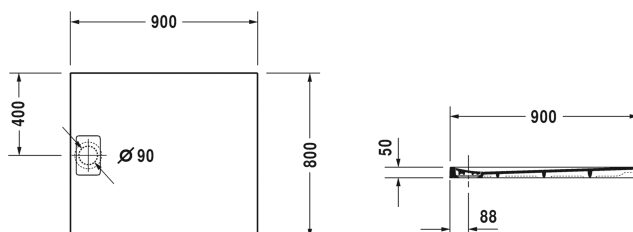

Shower tray # 720145380000000 / 720145480000000 /
720145680000000

| < 900 mm > |

Shower tray	Dimension	Weight	Order number
rectangle, DuraSolid Q			
Colors			
38 White 48 Sand 68 Anthracite Matt			
Variant			
Shower tray	900 x 800 mm	31,000 kg	720145380000000
Shower tray	900 x 800 mm	31,000 kg	720145480000000
Shower tray	900 x 800 mm	31,000 kg	720145680000000
Accessory for shower trays			
Support frame for shower tray 900 x 800 mm			790167
Support frame for shower trays suitable for increased installation height			790173
Rubber profile for noise reduction and sealing against moisture, length: 3300 mm			790104
Outlet drain horizontal outlet			791243
Support for Stonetto # 720145 - 720150, P3 Comforts # 720151 - 720162			792407

All drawings contain the necessary measurements which are subject to standard tolerances. They are stated in mm and are non-binding. Exact measurements, in particular for customised installation scenarios, can only be taken from the finished ceramic piece.