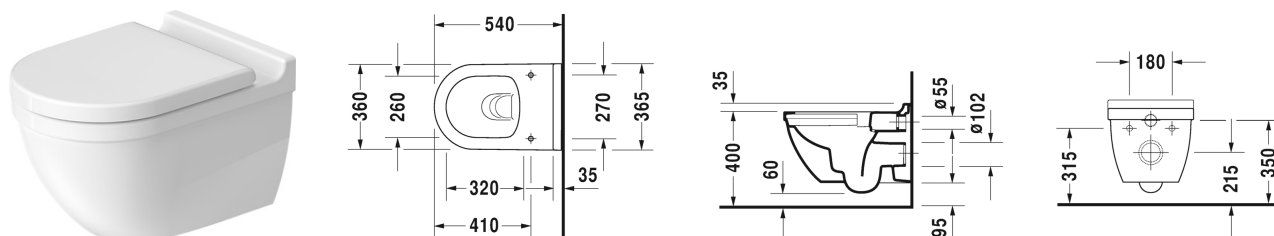

Toilet wall mounted Duravit Rimless® # 252709..00 / 252709..00

|< 360 mm >|

Toilet wall mounted Duravit Rimless®	Dimension	Weight	Order number
rimless, washdown model, Durafix included, UWL class 1			
Colors			
00 White Alpin 20 HygieneGlaze (an antibacterial ceramic glaze that provides almost indefinite effectiveness)			
Variant			
◆ 4,5 litre flush	360 x 540 mm	27.000 kg	252709..00
◆ 4,5 litre flush	360 x 540 mm	27.000 kg	252709..00
Infobox			
Durafix for invisible fixation is included in delivery			
Sanitary ceramics with the special WonderGliss surface finish will remain clean and attractive-looking for a long time to come. When ordering WonderGliss please add a "1" as eleventh digit to the model number.			
Accessory for ceramics			
Fixing for wall mounted bidet and wall mounted toilet	Ø 12 x 180 mm	0.200 kg	006500
Accessory			
Noise reduction gasket for wall mounted toilet		0.300 kg	005020
Suitable products			
Toilet seat and cover hinges stainless steel, without automatic closure,			006381
Toilet seat and cover hinges stainless steel, removable, with automatic closure,			006389

All drawings contain the necessary measurements which are subject to standard tolerances. Exact measurements, in particular for customised installation scenarios, can only be taken from the finished ceramic piece.