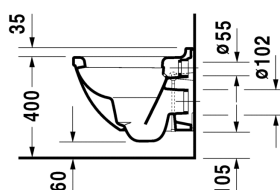

**Toilet wall mounted Compact # 222709..00 / 222709..00**

| &lt; 360 mm &gt; |

Toilet wall mounted Compact	Dimension	Weight	Order number
washdown model, Durafix included, UWL class 1			
<b>Colors</b>			
00 White Alpin 20 HygieneGlaze (an antibacterial ceramic glaze that provides almost indefinite effectiveness)			
<b>Variant</b>			
◆ 4,5 litre flush	360 x 485 mm	21.500 kg	222709..00
◆ 4,5 litre flush	360 x 485 mm	21.500 kg	222709..00
<b>Infobox</b>			
Durafix for invisible fixation is included in delivery			
Sanitary ceramics with the special WonderGliss surface finish will remain clean and attractive-looking for a long time to come. When ordering WonderGliss please add a "1" as eleventh digit to the model number.			
<b>Accessory for ceramics</b>			
Fixing for wall mounted bidet and wall mounted toilet	Ø 12 x 180 mm	0.200 kg	006500
<b>Accessory</b>			
Noise reduction gasket for wall mounted toilet		0.300 kg	005020
<b>Suitable products</b>			
Toilet seat and cover hinges stainless steel, without automatic closure,			006381
Toilet seat and cover hinges stainless steel, removable, with automatic closure,			006389

All drawings contain the necessary measurements which are subject to standard tolerances. Exact measurements, in particular for customised installation scenarios, can only be taken from the finished ceramic piece.