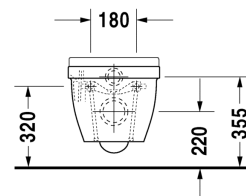

**Toilet wall mounted Compact # 222709..00 / 222709..00**

| &lt; 360 mm &gt; |

Toilet wall mounted Compact	Dimension	Weight	Order number
washdown model, Durafix included, UWL class 1			
<b>Colors</b>			
00 White Alpin 20 HygieneGlaze (an antibacterial ceramic glaze that provides almost indefinite effectiveness)			
<b>Variant</b>			
◆ 4,5 litre flush	360 x 485 mm	21.500 kg	222709..00
◆ 4,5 litre flush	360 x 485 mm	21.500 kg	222709..00
<b>Infobox</b>			
Durafix for invisible fixation is included in delivery			
Sanitary ceramics with the special WonderGliss surface finish will remain clean and attractive-looking for a long time to come. When ordering WonderGliss please add a "1" as eleventh digit to the model number.			
<b>Accessory for ceramics</b>			
Fixing for wall mounted bidet and wall mounted toilet	Ø 12 x 180 mm	0.200 kg	006500
<b>Accessory</b>			
Noise reduction gasket for wall mounted toilet		0.300 kg	005020
<b>Suitable products</b>			
Toilet seat and cover hinges stainless steel, without automatic closure,			006381
Toilet seat and cover hinges stainless steel, removable, with automatic closure,			006389

All drawings contain the necessary measurements which are subject to standard tolerances. Exact measurements, in particular for customised installation scenarios, can only be taken from the finished ceramic piece.