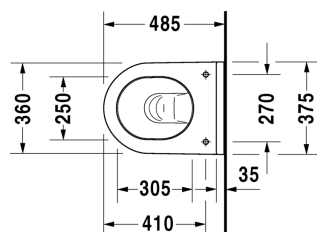

**Toilet wall mounted Compact # 222709..00 / 222709..00**

| &lt; 360 mm &gt; |

Toilet wall mounted Compact	Dimension	Weight	Order number
washdown model, Durafix included, UWL class 1			
<b>Colors</b>			
00 White Alpin 20 HygieneGlaze (an antibacterial ceramic glaze that provides almost indefinite effectiveness)			
<b>Variant</b>			
◆ 4,5 litre flush	360 x 485 mm	21.500 kg	222709..00
◆ 4,5 litre flush	360 x 485 mm	21.500 kg	222709..00
<b>Infobox</b>			
Durafix for invisible fixation is included in delivery			
Sanitary ceramics with the special WonderGliss surface finish will remain clean and attractive-looking for a long time to come. When ordering WonderGliss please add a "1" as eleventh digit to the model number.			
<b>Accessory for ceramics</b>			
Fixing for wall mounted bidet and wall mounted toilet	Ø 12 x 180 mm	0.200 kg	006500
<b>Accessory</b>			
Noise reduction gasket for wall mounted toilet		0.300 kg	005020
<b>Suitable products</b>			
Toilet seat and cover hinges stainless steel, without automatic closure,			006381
Toilet seat and cover hinges stainless steel, removable, with automatic closure,			006389

All drawings contain the necessary measurements which are subject to standard tolerances. Exact measurements, in particular for customised installation scenarios, can only be taken from the finished ceramic piece.