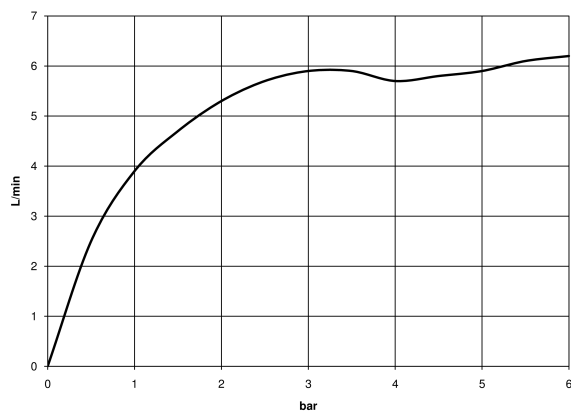

Washbasin - Meta

META PURE Wall-mounted single-lever basin mixer without pop-up waste - matt black

Article number: 36 860 664-33

- 190 mm projection
- fixed spout
- circular, air-enriched flow
- hole diameter spout 37 mm
- hole diameter single-lever mixer 57 mm
- rosette for spout \varnothing 55mm
- rosette for mixer \varnothing 78mm
- max. flow 5.7 l/min
- lead-free

All details in mm / inch = mm x 0.0394

Flow rate chart

Washbasin - Meta

META PURE Wall-mounted single-lever basin mixer without pop-up waste - matt black

Article number: 36 860 664-33

Other finish variants