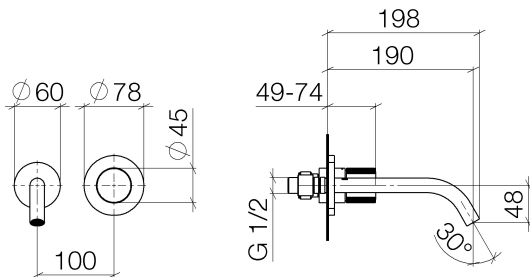

Washbasin - Meta

META PURE Wall-mounted single-lever basin mixer without pop-up waste - matt black

Article number: 36 860 664-33

- 190 mm projection
- fixed spout
- circular, air-enriched flow
- hole diameter spout 37 mm
- hole diameter single-lever mixer 57 mm
- rosette for spout \varnothing 55mm
- rosette for mixer \varnothing 78mm
- max. flow 5.7 l/min
- lead-free

matt black

Miscellaneous items are required for this article.

Dimensional drawing

Washbasin - Meta

META PURE Wall-mounted single-lever basin mixer without pop-up waste - matt black

Article number: 36 860 664-33

All details in mm / inch = mm x 0.0394

Flow rate chart

Washbasin - Meta

META PURE Wall-mounted single-lever basin mixer without pop-up waste - matt black

Article number: 36 860 664-33

Other finish variants

No.	Item Number	Name	Quantity used
1	09 24 03 072 10 90	nipple	1
2	09 24 03 280 90	nipple	1
3	09 31 11 112 90	pin	1
4	90 28 22 323 00-33	spout	1
5	09 20 66 010-33	handle	1
6	09 11 02 389-33	cover	1
7	90 27 62 011 00-33	rosette	1
8	90 90 03 169 02 90	top	1
9	09 30 09 064 90	key	1