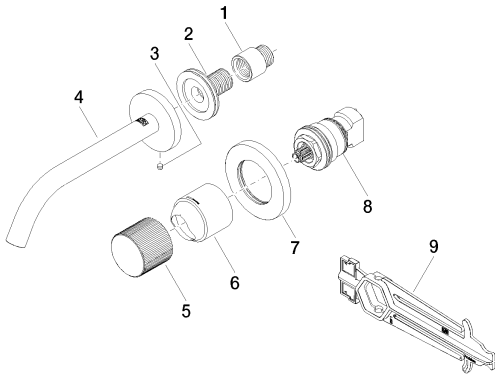

35 860 970 90

Concealed wall-mounted
single-lever mixer mixer on
right -

Washbasin - Meta

META PURE Wall-mounted single-lever basin mixer without pop-up waste - matt black

Article number: 36 860 664-33

Spare parts list

No.	Item Number	Name	Quantity used
1	09 24 03 072 10 90	nipple	1
2	09 24 03 280 90	nipple	1
3	09 31 11 112 90	pin	1
4	90 28 22 323 00-33	spout	1
5	09 20 66 010-33	handle	1
6	09 11 02 389-33	cover	1
7	90 27 62 011 00-33	rosette	1
8	90 90 03 169 02 90	top	1
9	09 30 09 064 90	key	1