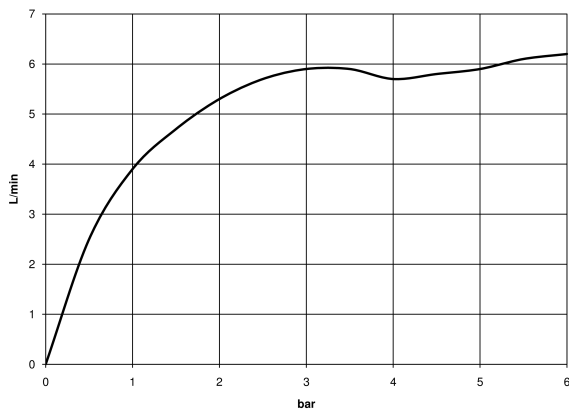

Washbasin - Meta

Wall-mounted single-lever basin mixer without pop-up waste - polished chrome

Article number: 36 860 660-00

- 190 mm projection
- fixed spout
- circular air enriched flow
- hole diameter spout 37 mm
- hole diameter single lever mixer 57 mm
- rosette for spout Ø 55mm
- rosette for mixer Ø 78mm
- max flow 5.7 l/min
- lead free

polished chrome

Miscellaneous items are required for this article

Dimensional drawing

Washbasin - Meta

Wall-mounted single-lever basin mixer without pop-up waste - polished chrome

Article number: 36 860 660-00

All details in mm / inch = mm x 0.0394

Flow rate chart

Washbasin - Meta

Wall-mounted single-lever basin mixer without pop-up waste - polished chrome

Article number: 36 860 660-00

Other finish variants

platinum matt
36 860 660 06