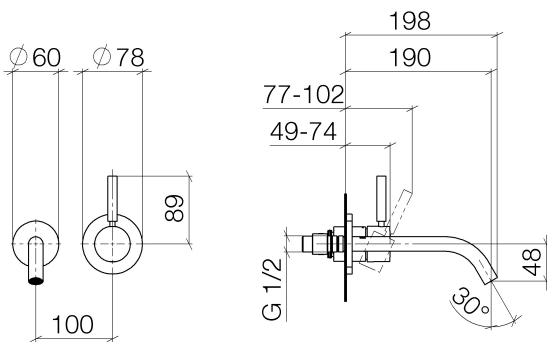

Washbasin - Meta

Wall-mounted single-lever basin mixer without pop-up waste - polished chrome

Article number: 36 860 660-00

- 190 mm projection
- fixed spout
- circular air enriched flow
- hole diameter spout 37 mm
- hole diameter single lever mixer 57 mm
- rosette for spout Ø 55mm
- rosette for mixer Ø 78mm
- max flow 5.7 l/min
- lead free

polished chrome

Miscellaneous items are required for this article

Dimensional drawing

Washbasin - Meta

Wall-mounted single-lever basin mixer without pop-up waste - polished chrome

Article number: 36 860 660-00

All details in mm / inch = mm x 0.0394

Flow rate chart

Washbasin - Meta

Wall-mounted single-lever basin mixer without pop-up waste - polished chrome

Article number: 36 860 660-00

Other finish variants

platinum matt
36 860 660 06

Washbasin - Meta

Wall-mounted single-lever basin mixer without pop-up waste - polished chrome

Article number: 36 860 660-00

Spare parts list

No.	Item Number	Name	Quantity used
1	09 24 03 072 10 90	nipple	1
2	09 24 03 280 90	nipple	1
3	09 31 11 112 90	pin	1
4	90 28 22 323 00 00	spout	1
5	90 20 66 007 00 00	handle	1
6	09 11 02 288 00	cover	1
7	90 27 62 011 00 00	rosette	1
8	90 15 05 064 01 90	cartridge	1
9	09 30 09 064 90	key	1