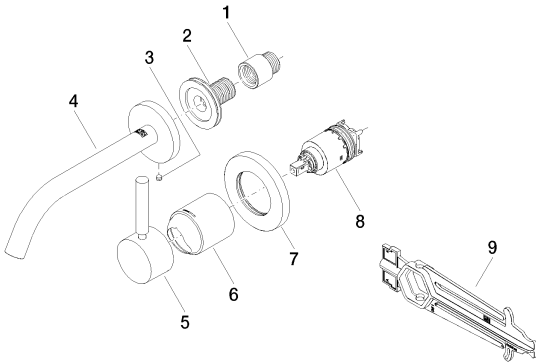

Washbasin - Meta

Wall-mounted single-lever basin mixer without pop-up waste - polished chrome

Article number: 36 860 660-00

- 190 mm projection
- fixed spout
- circular air enriched flow
- hole diameter spout 37 mm
- hole diameter single lever mixer 57 mm
- rosette for spout Ø 55mm
- rosette for mixer Ø 78mm
- max flow 5.7 l/min
- lead free

All details in mm / inch = mm x 0.0394

Flow rate chart

Washbasin - Meta

Wall-mounted single-lever basin mixer without pop-up waste - polished chrome

Article number: 36 860 660-00

Other finish variants

platinum matt
36 860 660 06

matt black
36 860 660 33

Other finishes on request (x tra Service)

Required miscellaneous

35 816 970 90
Concealed wall-mounted
single-lever mixer mixer on
right -

35 860 970 90
Concealed wall-mounted
single-lever mixer mixer on
right -

Washbasin - Meta

Wall-mounted single-lever basin mixer without pop-up waste - polished chrome

Article number: 36 860 660-00

Spare parts list

No.	Item Number	Name	Quantity used
1	09 24 03 072 10 90	nipple	1
2	09 24 03 280 90	nipple	1
3	09 31 11 112 90	pin	1
4	90 28 22 323 00 00	spout	1
5	90 20 66 007 00 00	handle	1
6	09 11 02 288 00	cover	1
7	90 27 62 011 00 00	rosette	1
8	90 15 05 064 01 90	cartridge	1
9	09 30 09 064 90	key	1