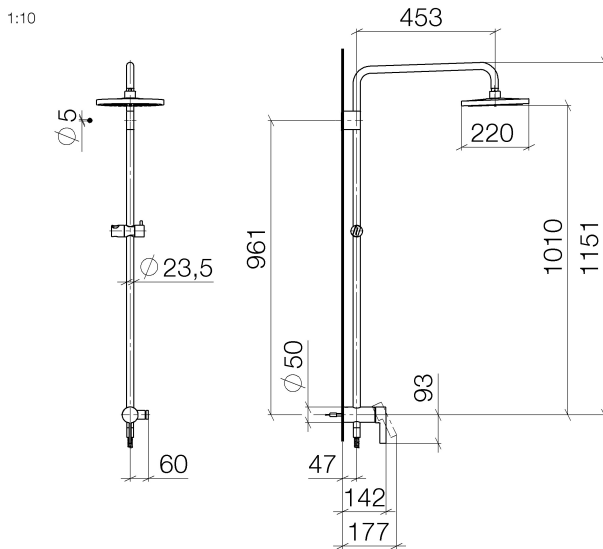

Shower - IMO

Showerpipe with single-lever shower mixer - polished chrome

Article number: 36 112 970-00

- shower with fixed riser projection 450 mm
- overhead shower rain flow
- rain shower Ø 220mm
- rain shower with anti scale system
- max rainshower flow 8.6 l/min
- height of fittings up to rain shower (bottom edge) 985mm
- height of fittings up to top edge of elbow 1170mm
- metal shower hose 1750mm with integrated anti twist protection
- 1/2" connection
- slide bar
- automatic diverter for fixed riser shower/hand shower
- This article does not include a hand shower!
- intrinsic protection against back flow
- Fits IMO, Meta, Tara., VAIA, Lissé, LULU

polished chrome

Miscellaneous items are required for this article

Shower - IMO

Showerpipe with single-lever shower mixer - polished chrome

Article number: 36 112 970-00

Dimensional drawing

All details in mm / inch = mm x 0.0394

Shower - IMO

Showerpipe with single-lever shower mixer - polished chrome

Article number: 36 112 970-00

Other finish variants

platinum matt
36 112 970 06

platinum
36 112 970 08

brushed Durabrass
36 112 970 28

Shower - IMO

Showerpipe with single-lever shower mixer - polished chrome

Article number: 36 112 970-00

Spare parts list

No.	Item Number	Name	Quantity used
1	04 12 05 092 00 00	shower	1
2	09 23 01 039 90	sieve	1
3	90 28 22 348 00 00	pipe	1
4	90 17 11 149 00 00	holder	1
5	04 28 22 349 00 00	pipe	1
6	28 322 970 00	Metal shower hose 1/2" x 3/8" x 1750 mm polished chrome	1
7	12 570 970 00	Slide unit polished chrome	1
8	90 17 01 251 00 00	connection	1
9	09 14 20 026 90	seal	1