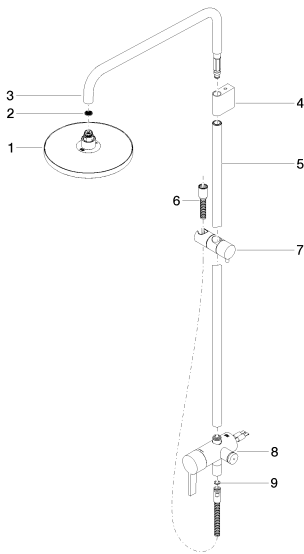

Shower - IMO

Showerpipe with single-lever shower mixer - polished chrome

Article number: 36 112 970-00

- shower with fixed riser projection 450 mm
- overhead shower rain flow
- rain shower Ø 220mm
- rain shower with anti scale system
- max rainshower flow 8.6 l/min
- height of fittings up to rain shower (bottom edge) 985mm
- height of fittings up to top edge of elbow 1170mm
- metal shower hose 1750mm with integrated anti twist protection
- 1/2" connection
- slide bar
- automatic diverter for fixed riser shower/hand shower
- This article does not include a hand shower!
- intrinsic protection against back flow
- Fits IMO, Meta, Tara., VAIA, Lissé, LULU

polished chrome

Miscellaneous items are required for this article

Shower - IMO

Showerpipe with single-lever shower mixer - polished chrome

Article number: 36 112 970-00

Dimensional drawing

All details in mm / inch = mm x 0.0394

Shower - IMO

Showerpipe with single-lever shower mixer - polished chrome

Article number: 36 112 970-00

Spare parts list

No.	Item Number	Name	Quantity used
1	04 12 05 092 00 00	shower	1
2	09 23 01 039 90	sieve	1
3	90 28 22 348 00 00	pipe	1
4	90 17 11 149 00 00	holder	1
5	04 28 22 349 00 00	pipe	1
6	28 322 970 00	Metal shower hose 1/2" x 3/8" x 1750 mm polished chrome	1
7	12 570 970 00	Slide unit polished chrome	1
8	90 17 01 251 00 00	connection	1
9	09 14 20 026 90	seal	1