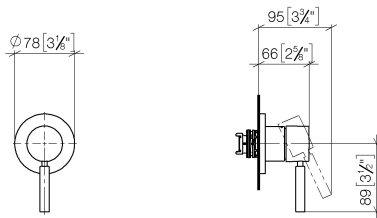

## Shower - Meta

Concealed single-lever mixer with cover plate - polished chrome

Article number: 36 060 660-00

- cover plate  $\varnothing$  78 mm
- Fittings group as per DIN 4109: 1

polished chrome

Miscellaneous items are required for this article.

## Dimensional drawing

mm [inches]

All details in mm / inch = mm x 0.0394

Shower - Meta

Concealed single-lever mixer with cover plate - polished chrome

Article number: 36 060 660-00

## Shower - Meta

Concealed single-lever mixer with cover plate - polished chrome

Article number: 36 060 660-00