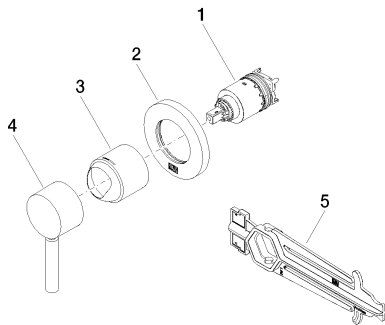

Shower - Meta

Concealed single-lever mixer with cover plate - polished chrome

Article number: 36 060 660-00

Spare parts list

No.	Item Number	Name	Quantity used
1	90 15 05 064 01 90	cartridge	1
2	90 27 66 009 00-00	rosette	1
3	09 11 02 292-00	cover	1
4	90 20 66 006 00-00	handle	1
5	09 30 09 064 90	key	1