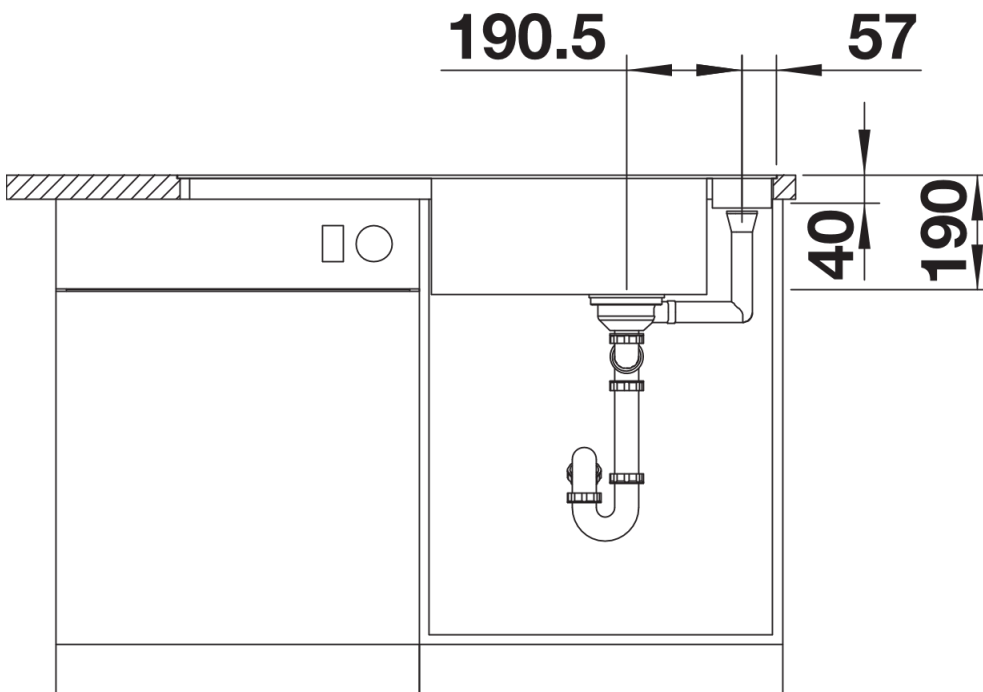

## Scope of supply

---

- glass cutting board, waste kit with space-saving pipe, 3 ½" InFino basket strainer with drain remote control (rotary switch)

234045 - Glass cutting board white

## Details

---

Top view

Cut-out

Front view

Side view