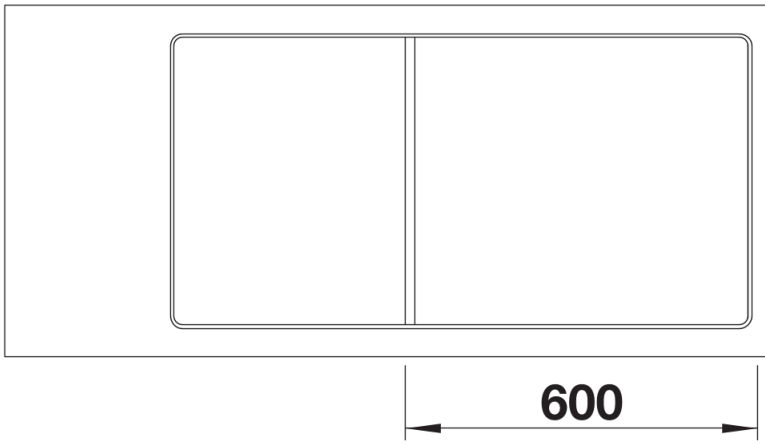

## Scope of supply

---

- glass cutting board, waste kit with space-saving pipe, 3 ½" InFino basket strainer with drain remote control (rotary switch)

234045 - Glass cutting board white

## Details

---

Top view

Cut-out

Front view

Side view