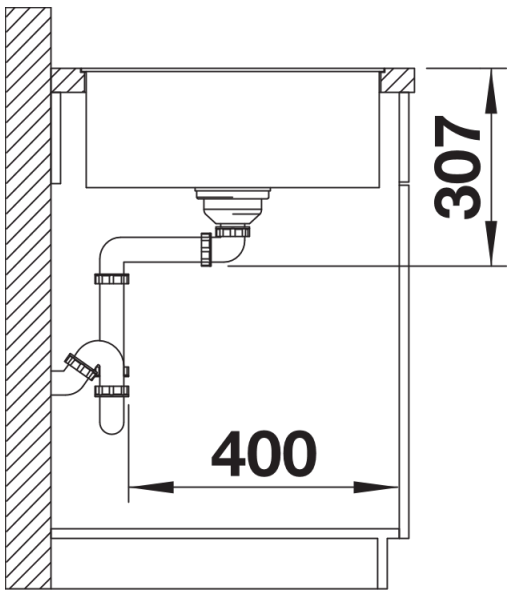

## Scope of supply

---

- glass cutting board, waste kit with space-saving pipe, 3 ½" InFino basket strainer with drain remote control (rotary switch)

234045 - Glass cutting board white

## Details

---

Top view

Cut-out

Front view

Side view