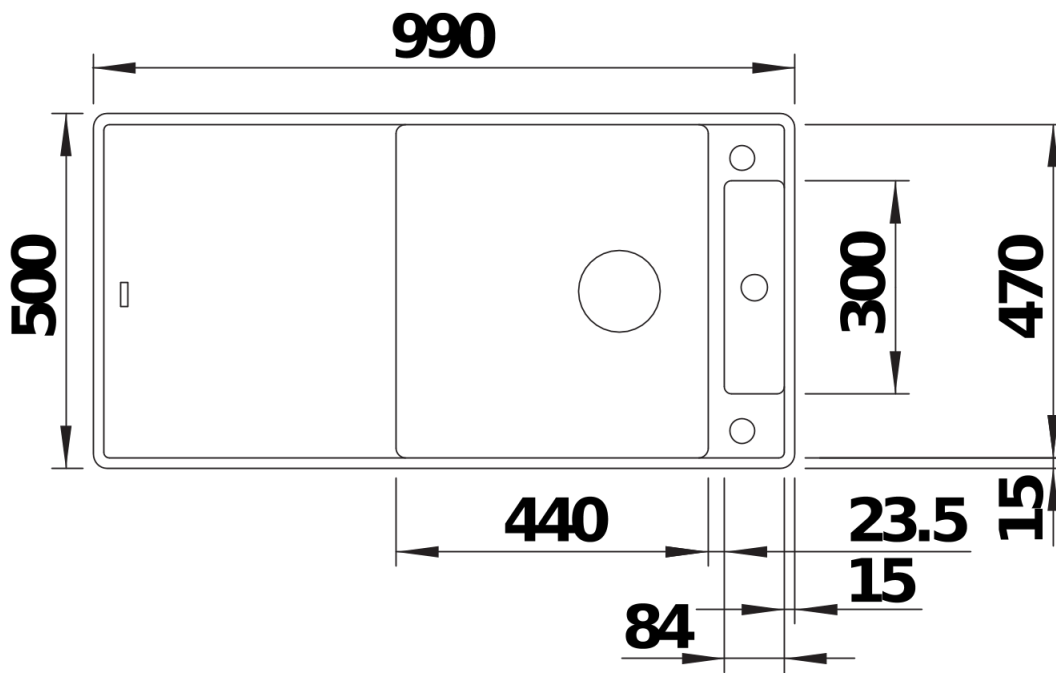

## Scope of supply

---

- glass cutting board, waste kit with space-saving pipe, 3 ½" InFino basket strainer with drain remote control (rotary switch)

234045 - Glass cutting board white

## Details

---

Top view

Cut-out

Front view

Side view