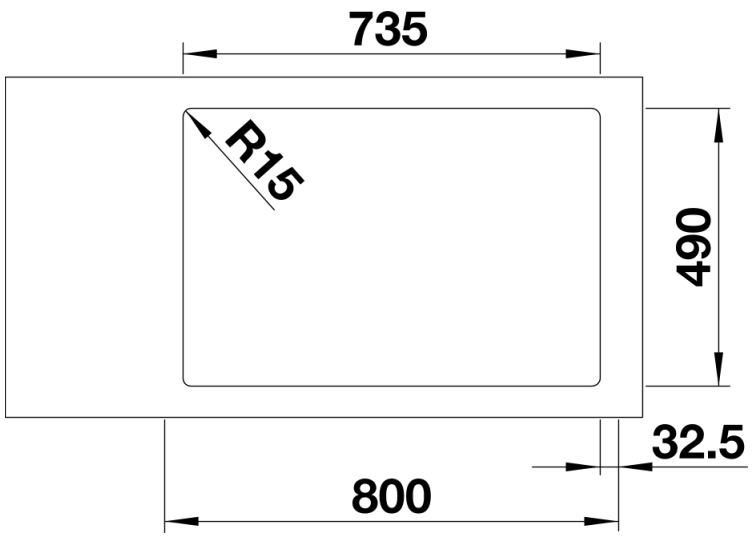

Scope of supply

- waste kit with space-saving pipe, 2 x 3 1/2" InFino basket strainer with drain remote control (PushControl) for 1 bowl, fixing kit

Details

Top view

Cut-out

Front view

Side view