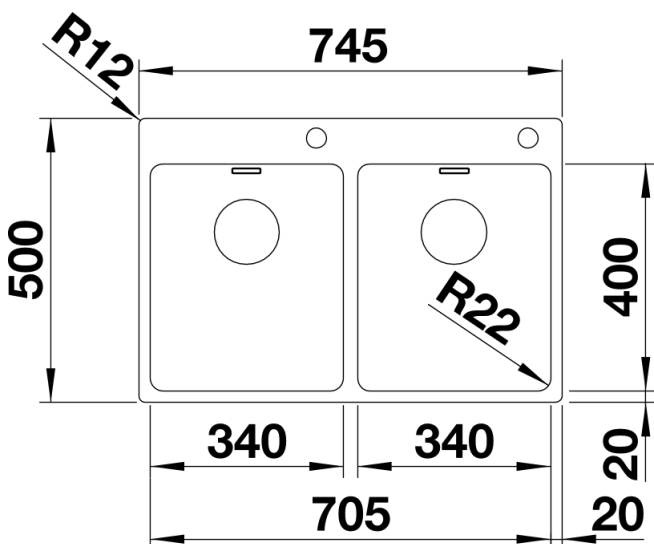

Product information sheet ANDANO 340/340-IF/A

Item no. 525248

Benefits

- Unique composition of optical and functional elements
- The harmonious interplay between the radii and surface design creates a modern appeal
- Elegantly designed wet area with an integrated tap ledge in just one worktop cut-out
- High quality features consisting of a covered C-overflow and InFino drain system with PushControl - the slim and intuitive remote control
- Large bowl capacity and fully utilisable base
- Optional premium accessories are available

Scope of supply

- waste kit with space-saving pipe, 2 x 3 1/2" InFino basket strainer with drain remote control (PushControl) for 1 bowl, fixing kit

Details

Top view

Cut-out

Front view

Side view