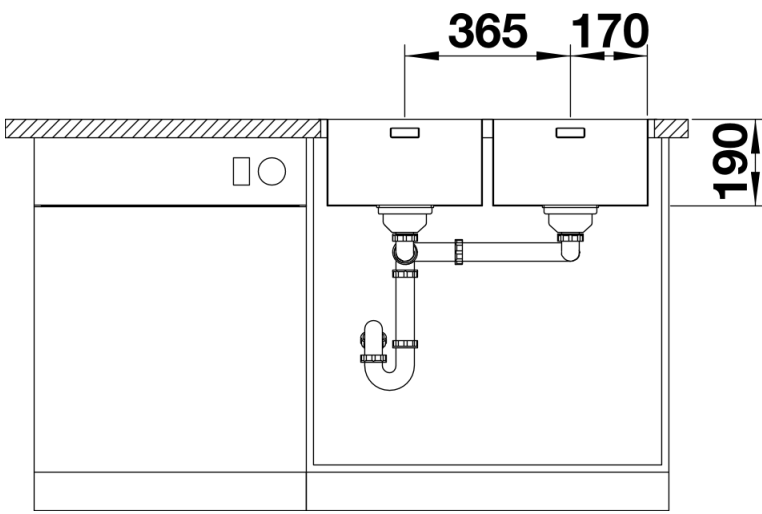

Product information sheet ANDANO 340/340-IF/A

Item no. 525248

Benefits

- Unique composition of optical and functional elements
- The harmonious interplay between the radii and surface design creates a modern appeal
- Elegantly designed wet area with an integrated tap ledge in just one worktop cut-out
- High quality features consisting of a covered C-overflow and InFino drain system with PushControl - the slim and intuitive remote control
- Large bowl capacity and fully utilisable base
- Optional premium accessories are available

Scope of supply

- waste kit with space-saving pipe, 2 x 3 1/2" InFino basket strainer with drain remote control (PushControl) for 1 bowl, fixing kit

Details

Top view

Cut-out

Front view

Side view