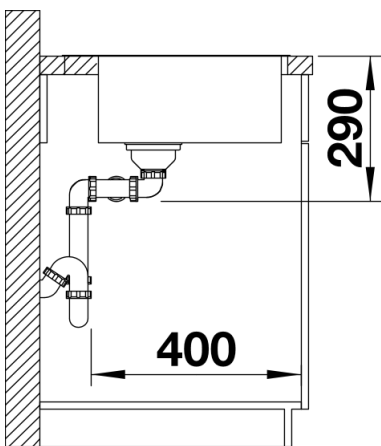

Scope of supply

- waste kit with space-saving pipe, 2 x 3 1/2" InFino basket strainer with drain remote control (PushControl) for 1 bowl, fixing kit

Details

Top view

Cut-out

Front view

Side view