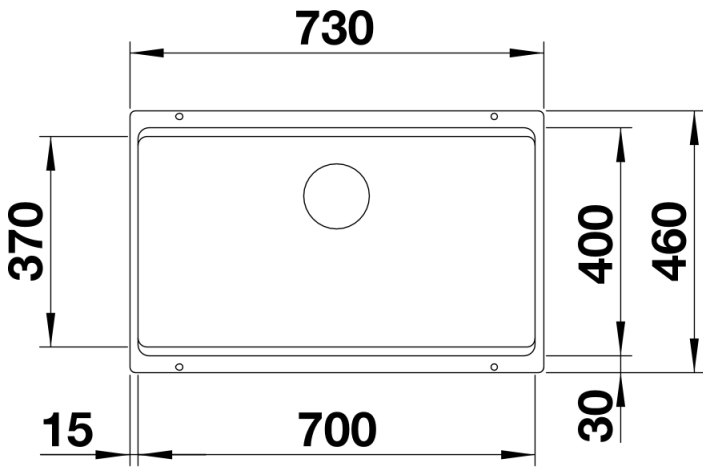

Product information sheet ETAGON 700-U

Item no. 525167

Benefits

Colours

SILGRANIT® PuraDur® anthracite

Available colours:

rock grey
white
jasmine
pearl grey
anthracite
alu metallic
champagne
coffee
nutmeg
tartufo

Details

Top view

Cut-out

Front view

Side view