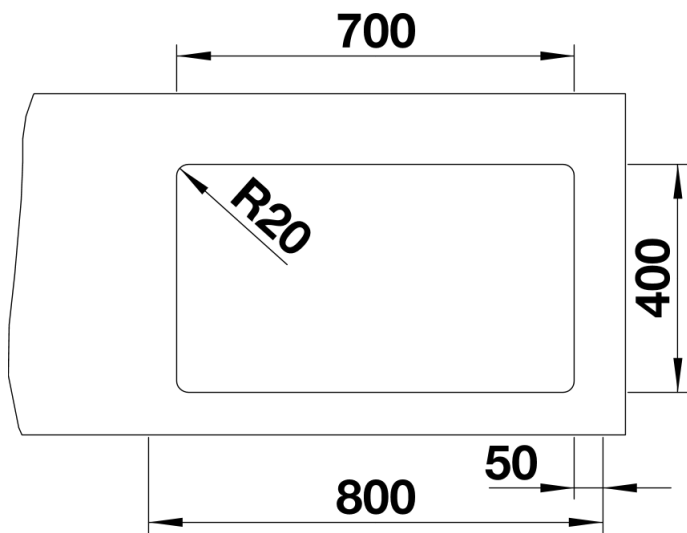

Product information sheet ETAGON 700-U

Item no. 525167

Benefits

Colours

SILGRANIT® PuraDur® anthracite

Available colours:

rock grey
white
jasmine
pearl grey
anthracite
alu metallic
champagne
coffee
nutmeg
tartufo

Details

Top view

Cut-out

Front view

Side view