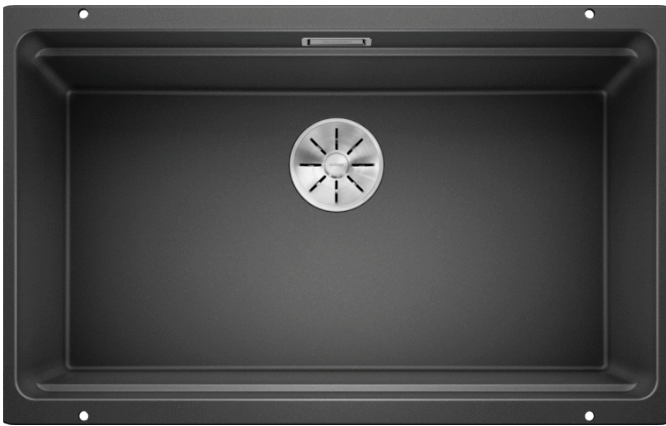

Product information sheet ETAGON 700-U

Item no. 525167

Benefits

Colours

SILGRANIT® PuraDur® anthracite

Available colours:

rock grey
white
jasmine
pearl grey
anthracite
alu metallic
champagne
coffee
nutmeg
tartufo

Details

Top view

Cut-out

Front view

Side view