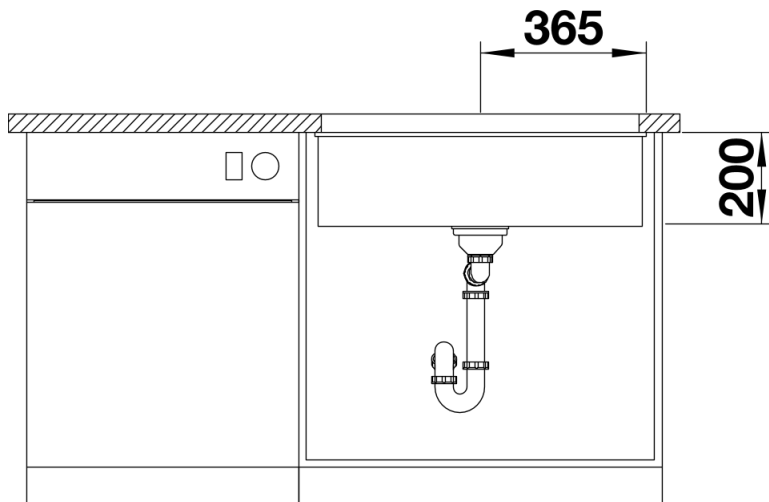

Product information sheet ETAGON 700-U

Item no. 525167

Benefits

Colours

SILGRANIT® PuraDur® anthracite

Available colours:

rock grey
white
jasmine
pearl grey
anthracite
alu metallic
champagne
coffee
nutmeg
tartufo

Details

Top view

Cut-out

Front view

Side view