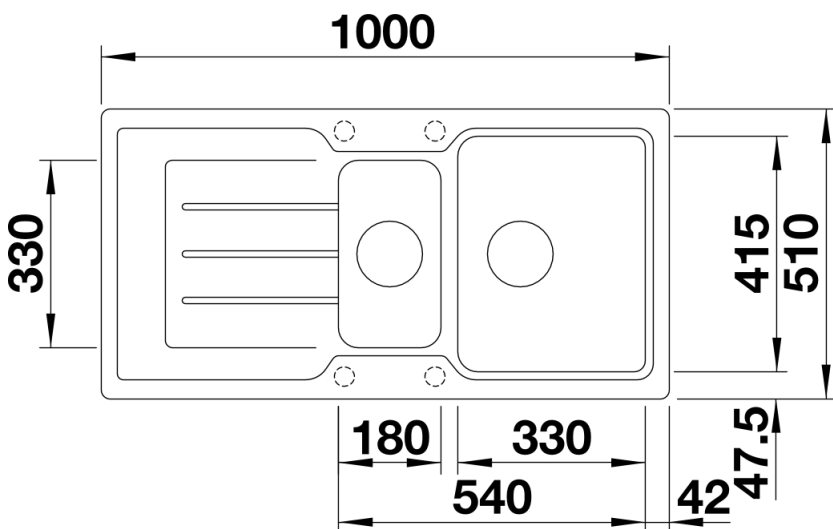

Product information sheet CLASSIC Neo 6 S

Item no. 524122

Benefits

- Ergonomically positioned accessories
- Elegant and hygienic: the covered C-overflow®
- Can be installed reversibly

Colours

SILGRANIT® PuraDur® jasmine

Available colours:

- anthracite
- alu metallic
- pearl grey
- rock grey
- jasmine
- tartufo
- white
- coffee
- black

Planning information

- Cut out size: 980 x 490 x R15
- Universal handing

Scope of supply

- Smart Cut chopping board made of high grade synthetic material, stainless steel colander, Waste fitting with space-saving pipe, two 3 ½" basket strainers, pop-up waste for the main bowl

Details

Top view

Cut-out

Front view

Side view