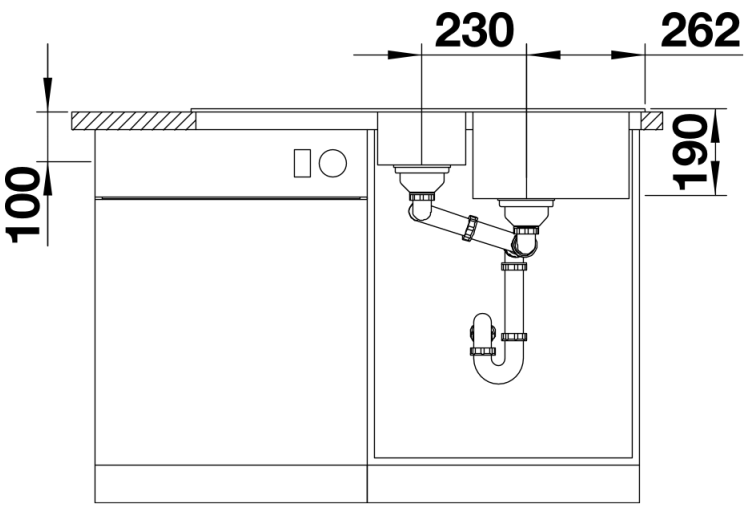

Available colours:

- anthracite
- alu metallic
- pearl grey
- rock grey
- jasmine
- tartufo
- white
- coffee
- black

Planning information

- Cut out size: 980 x 490 x R15
- Universal handing

Scope of supply

- Smart Cut chopping board made of high grade synthetic material, stainless steel colander, Waste fitting with space-saving pipe, two 3 ½" basket strainers, pop-up waste for the main bowl

Details

Top view

Cut-out

Front view

Side view