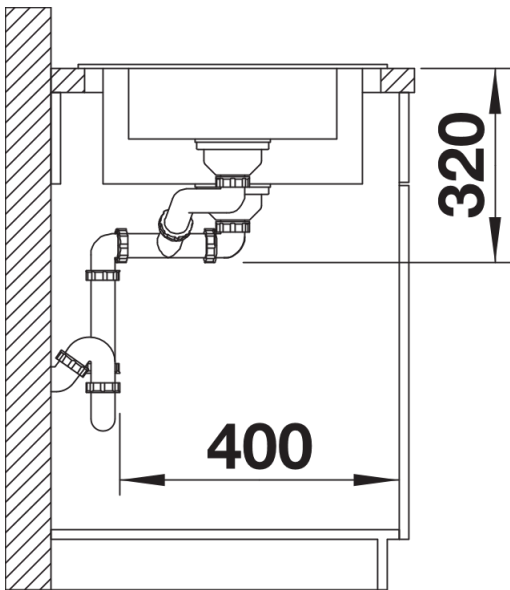

Available colours:

- anthracite
- alu metallic
- pearl grey
- rock grey
- jasmine
- tartufo
- white
- coffee
- black

Planning information

- Cut out size: 980 x 490 x R15
- Universal handing

Scope of supply

- Smart Cut chopping board made of high grade synthetic material, stainless steel colander, Waste fitting with space-saving pipe, two 3 ½" basket strainers, pop-up waste for the main bowl

Details

Top view

Cut-out

Front view

Side view