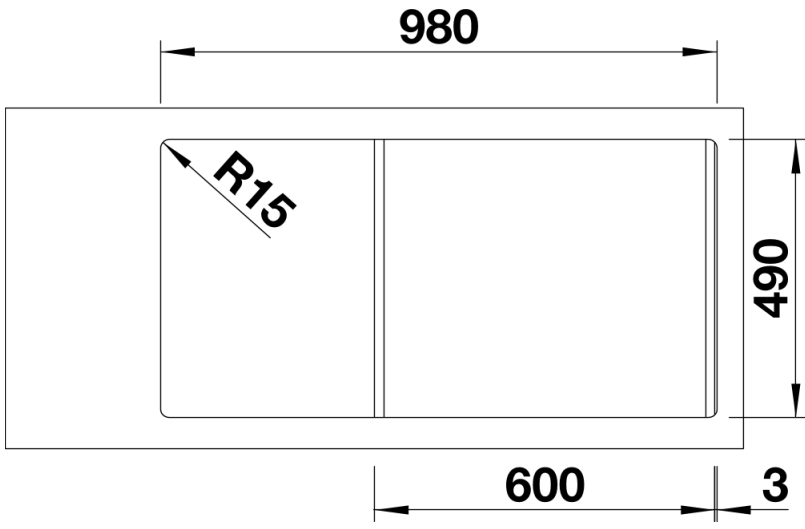

Available colours:

- anthracite
- alu metallic
- pearl grey
- rock grey
- jasmine
- tartufo
- white
- coffee
- black

Planning information

- Cut out size: 980 x 490 x R15
- Universal handing

Scope of supply

- Smart Cut chopping board made of high grade synthetic material, stainless steel colander, Waste fitting with space-saving pipe, two 3 ½" basket strainers, pop-up waste for the main bowl

Details

Top view

Cut-out

Front view

Side view