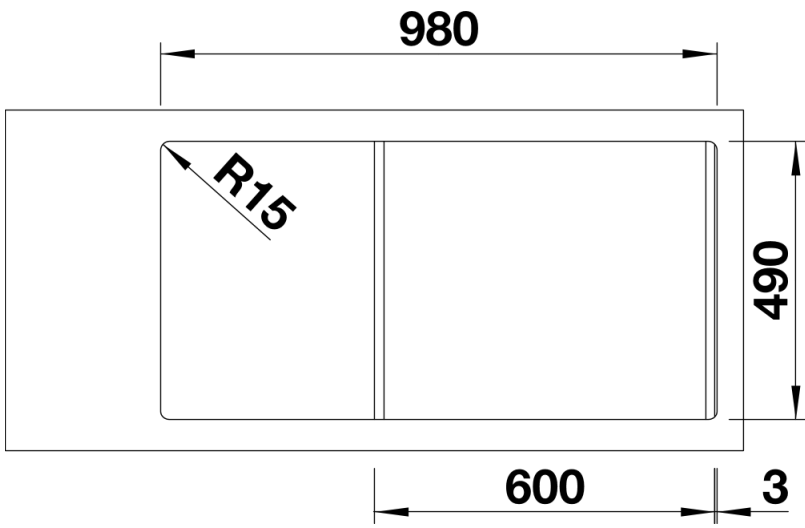

Available colours:

- anthracite
- alu metallic
- pearl grey
- rock grey
- jasmine
- tartufo
- white
- coffee
- black

Planning information

- Cut out size: 980 x 490 x R15
- Universal handing

Scope of supply

- Smart Cut chopping board made of high grade synthetic material, stainless steel colander, Waste fitting with space-saving pipe, two 3 ½" basket strainers, pop-up waste for the main bowl

Details

Top view

Cut-out

Front view

Side view