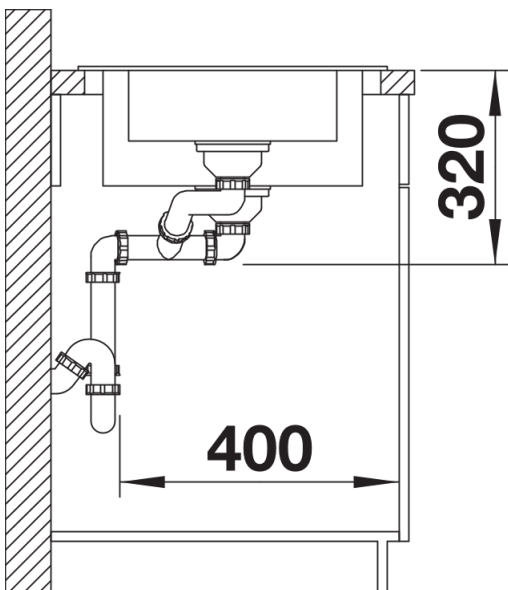

Available colours:

- anthracite
- alu metallic
- pearl grey
- rock grey
- jasmine
- tartufo
- white
- coffee
- black

Planning information

- Cut out size: 980 x 490 x R15
- Universal handing

Scope of supply

- Smart Cut chopping board made of high grade synthetic material, stainless steel colander, Waste fitting with space-saving pipe, two 3 ½" basket strainers, pop-up waste for the main bowl

Details

Top view

Cut-out

Front view

Side view