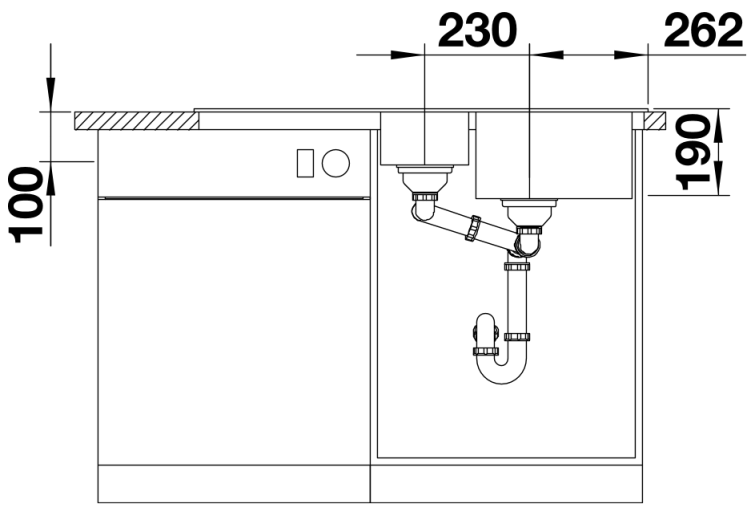

Available colours:

- anthracite
- alu metallic
- pearl grey
- rock grey
- jasmine
- tartufo
- white
- coffee
- black

Planning information

- Cut out size: 980 x 490 x R15
- Universal handing

Scope of supply

- Smart Cut chopping board made of high grade synthetic material, stainless steel colander, Waste fitting with space-saving pipe, two 3 ½" basket strainers, pop-up waste for the main bowl

Details

Top view

Cut-out

Front view

Side view