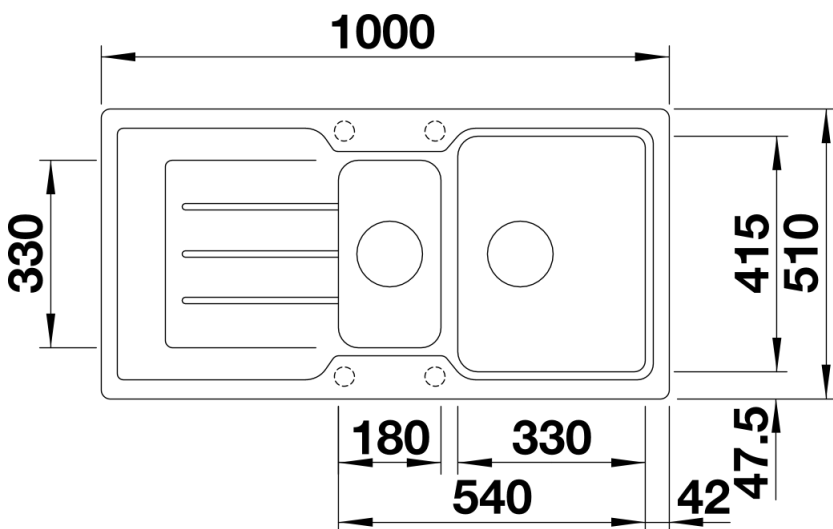

Product information sheet CLASSIC Neo 6 S

Item no. 524121

Benefits

- Ergonomically positioned accessories
- Elegant and hygienic: the covered C-overflow®
- Can be installed reversibly

Colours

SILGRANIT® PuraDur® white

Available colours:

- anthracite
- alu metallic
- pearl grey
- rock grey
- jasmine
- tartufo
- white
- coffee
- black

Planning information

- Cut out size: 980 x 490 x R15
- Universal handing

Scope of supply

- Smart Cut chopping board made of high grade synthetic material, stainless steel colander, Waste fitting with space-saving pipe, two 3 ½" basket strainers, pop-up waste for the main bowl

Details

Top view

Cut-out

Front view

Side view