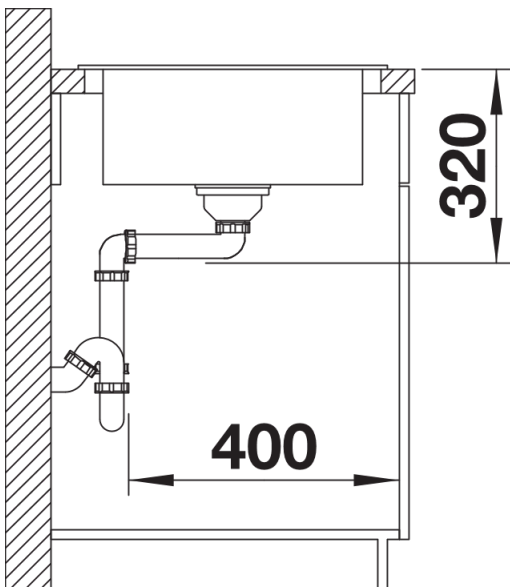

Colours

Available colours:

anthracite
alu metallic
rock grey
pearl grey
jasmine
white
tartufo
coffee
black

SILGRANIT® PuraDur® coffee

Planning information

- Cut out size: 760 x 490 x R15
- Universal handing

Scope of supply

- Waste fitting with space-saving pipe, 3 ½" pop-up waste

Details

Top view

Cut-out

Front view

Side view