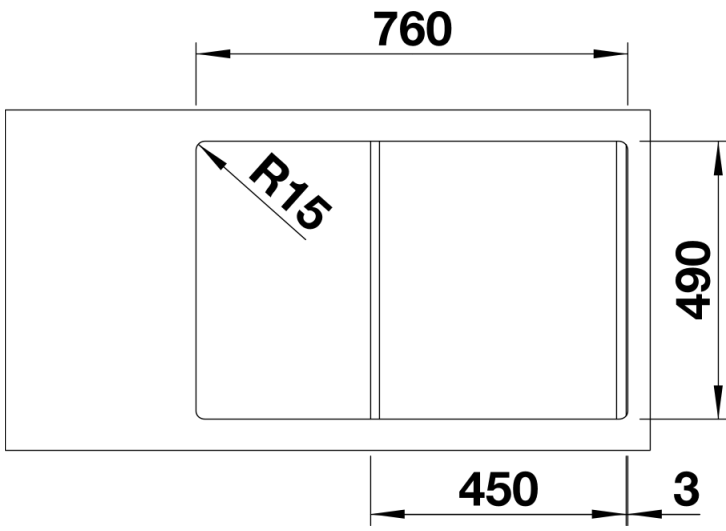

Colours

Available colours:

anthracite
alu metallic
rock grey
pearl grey
jasmine
white
tartufo
coffee
black

SILGRANIT® PuraDur® coffee

Planning information

- Cut out size: 760 x 490 x R15
- Universal handing

Scope of supply

- Waste fitting with space-saving pipe, 3 ½" pop-up waste

Details

Top view

Cut-out

Front view

Side view