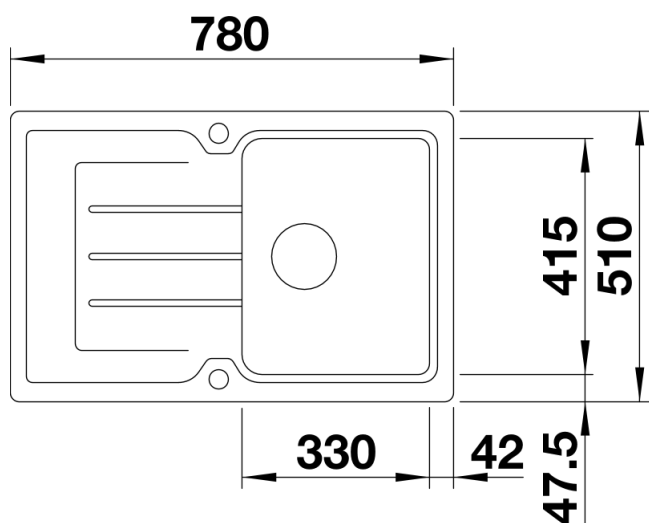

Colours

Available colours:

anthracite
alu metallic
rock grey
pearl grey
jasmine
white
tartufo
coffee
black

SILGRANIT® PuraDur® coffee

Planning information

- Cut out size: 760 x 490 x R15
- Universal handing

Scope of supply

- Waste fitting with space-saving pipe, 3 ½" pop-up waste

Details

Top view

Cut-out

Front view

Side view