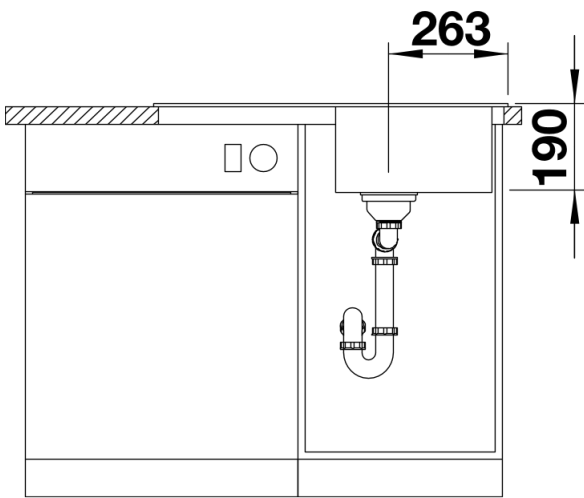

Colours

Available colours:

anthracite
alu metallic
rock grey
pearl grey
jasmine
white
tartufo
coffee
black

SILGRANIT® PuraDur® coffee

Planning information

- Cut out size: 760 x 490 x R15
- Universal handing

Scope of supply

- Waste fitting with space-saving pipe, 3 ½" pop-up waste

Details

Top view

Cut-out

Front view

Side view