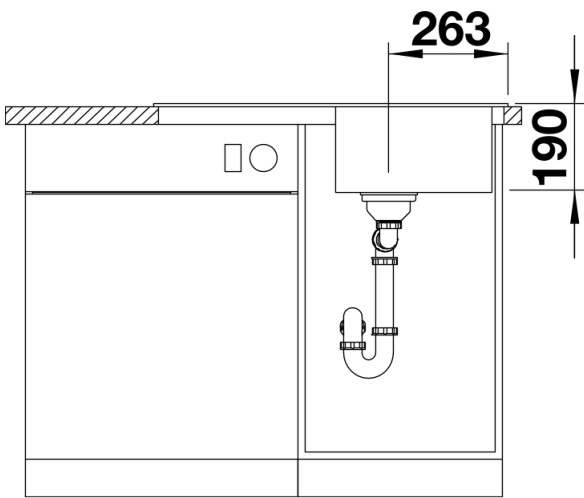

Colours

Available colours:

- anthracite
- alu metallic
- rock grey
- pearl grey
- jasmine
- white
- tartufo
- coffee
- black

SILGRANIT® PuraDur® tartufo

Planning information

- Cut out size: 760 x 490 x R15
- Universal handing

Scope of supply

- Waste fitting with space-saving pipe, 3 ½" pop-up waste

Details

Top view

Cut-out

Front view

Side view