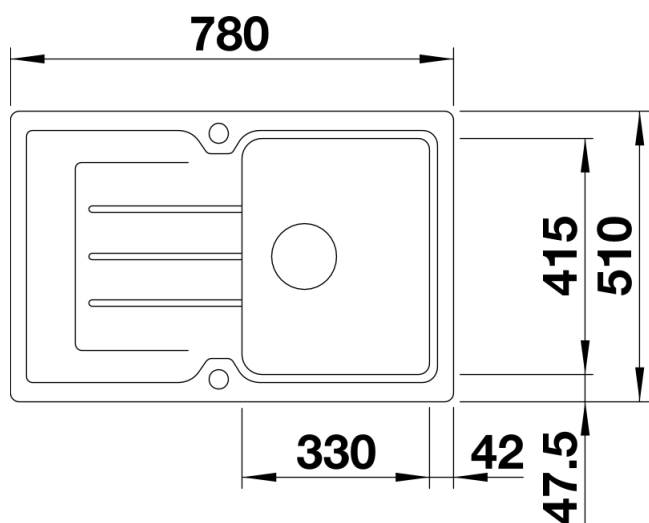

Colours

Available colours:

- anthracite
- alu metallic
- rock grey
- pearl grey
- jasmine
- white
- tartufo
- coffee
- black

SILGRANIT® PuraDur® tartufo

Planning information

- Cut out size: 760 x 490 x R15
- Universal handing

Scope of supply

- Waste fitting with space-saving pipe, 3 ½" pop-up waste

Details

Top view

Cut-out

Front view

Side view