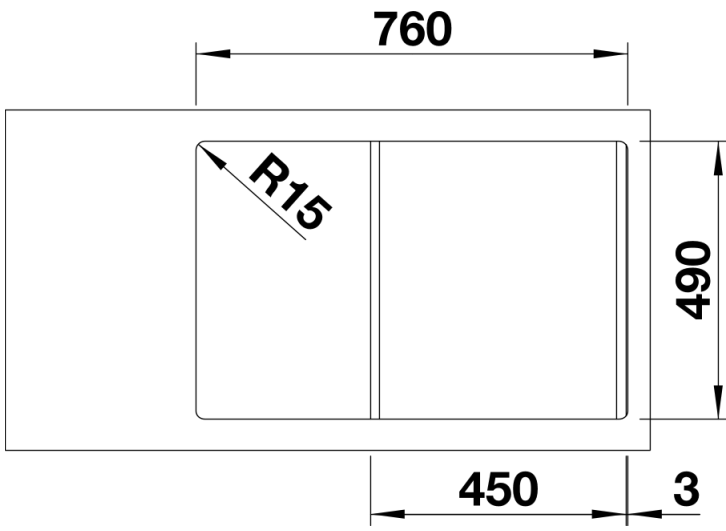

Colours

Available colours:

- anthracite
- alu metallic
- rock grey
- pearl grey
- jasmine
- white
- tartufo
- coffee
- black

SILGRANIT® PuraDur® tartufo

Planning information

- Cut out size: 760 x 490 x R15
- Universal handing

Scope of supply

- Waste fitting with space-saving pipe, 3 ½" pop-up waste

Details

Top view

Cut-out

Front view

Side view