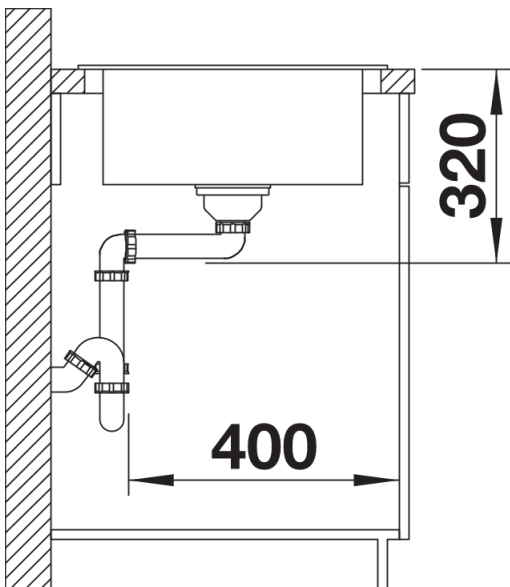

Colours

Available colours:

- anthracite
- alu metallic
- rock grey
- pearl grey
- jasmine
- white
- tartufo
- coffee
- black

SILGRANIT® PuraDur® tartufo

Planning information

- Cut out size: 760 x 490 x R15
- Universal handing

Scope of supply

- Waste fitting with space-saving pipe, 3 ½" pop-up waste

Details

Top view

Cut-out

Front view

Side view