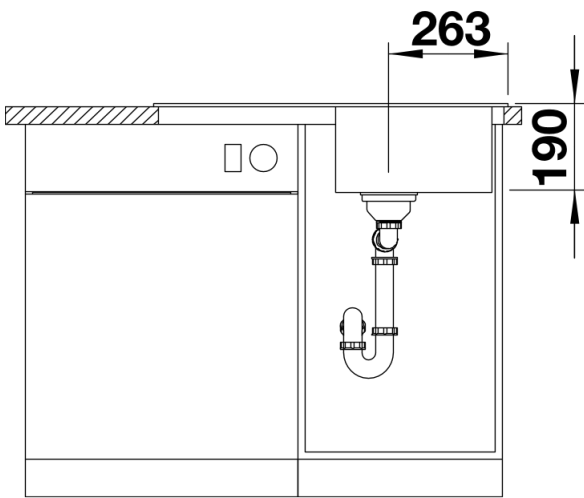

## Planning information

---

- Cut out size: 760 x 490 x R15
- Universal handing

## Scope of supply

---

- Waste fitting with space-saving pipe, 3 ½" pop-up waste

## Details

---

Top view

Cut-out

Front view

Side view