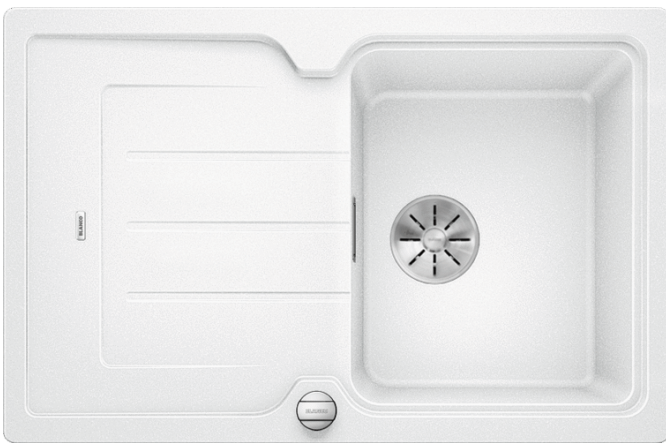

Available colours:

- anthracite
- alu metallic
- rock grey
- pearl grey
- jasmine
- white
- tartufo
- coffee
- black

SILGRANIT® PuraDur® white