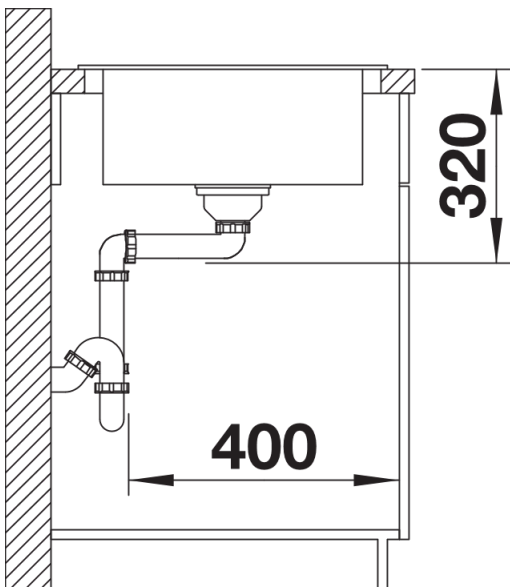

## Planning information

---

- Cut out size: 760 x 490 x R15
- Universal handing

## Scope of supply

---

- Waste fitting with space-saving pipe, 3 ½" pop-up waste

## Details

---

Top view

Cut-out

Front view

Side view