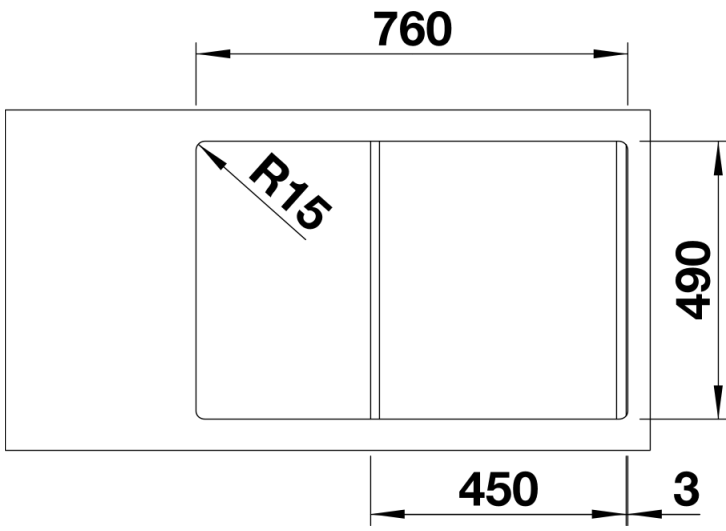

## Planning information

---

- Cut out size: 760 x 490 x R15
- Universal handing

## Scope of supply

---

- Waste fitting with space-saving pipe, 3 ½" pop-up waste

## Details

---

Top view

Cut-out

Front view

Side view