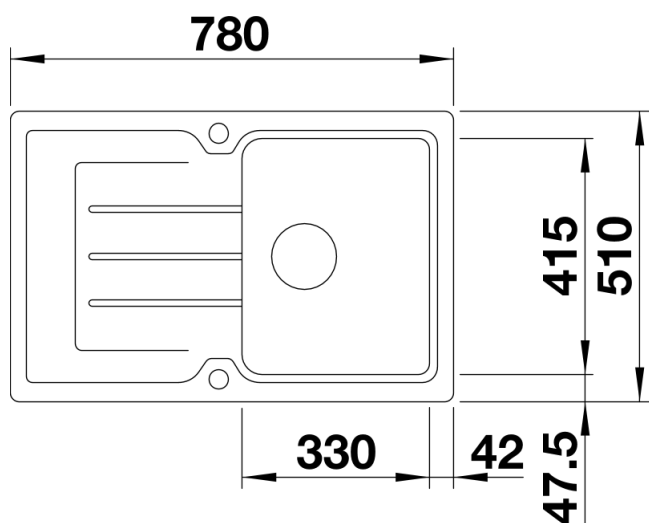

## Planning information

---

- Cut out size: 760 x 490 x R15
- Universal handing

## Scope of supply

---

- Waste fitting with space-saving pipe, 3 ½" pop-up waste

## Details

---

Top view

Cut-out

Front view

Side view