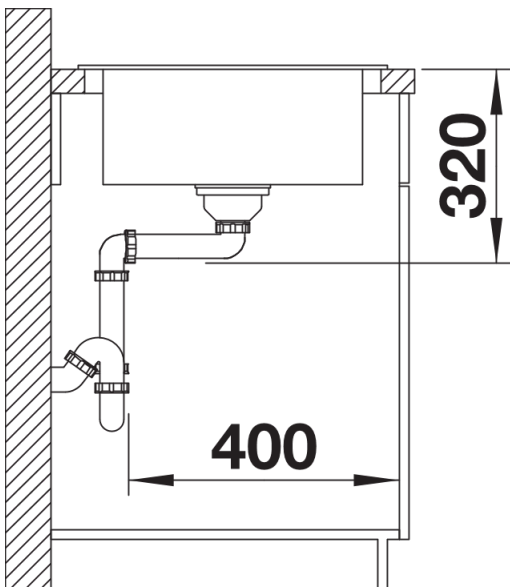

Colours

Available colours:

anthracite
alu metallic
rock grey
pearl grey
jasmine
white
tartufo
coffee
black

SILGRANIT® PuraDur® jasmine

Planning information

- Cut out size: 760 x 490 x R15
- Universal handing

Scope of supply

- Waste fitting with space-saving pipe, 3 ½" pop-up waste

Details

Top view

Cut-out

Front view

Side view