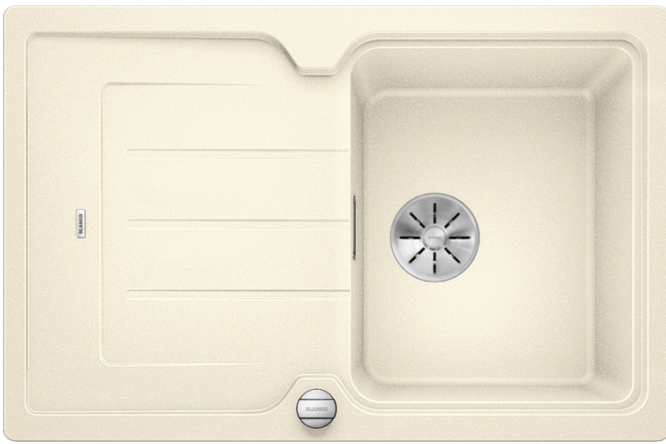

Product information sheet CLASSIC Neo 45 S

Item no. 524006

Benefits

- CLASSIC design features in modern interpretations
- Ergonomically positioned accessories
- Elegant and hygienic: the covered C-overflow®
- Can be installed reversibly

Colours

Available colours:

anthracite
alu metallic
rock grey
pearl grey
jasmine
white
tartufo
coffee
black

SILGRANIT® PuraDur® jasmine

Planning information

- Cut out size: 760 x 490 x R15
- Universal handing

Scope of supply

- Waste fitting with space-saving pipe, 3 ½" pop-up waste

Details

Top view

Cut-out

Front view

Side view