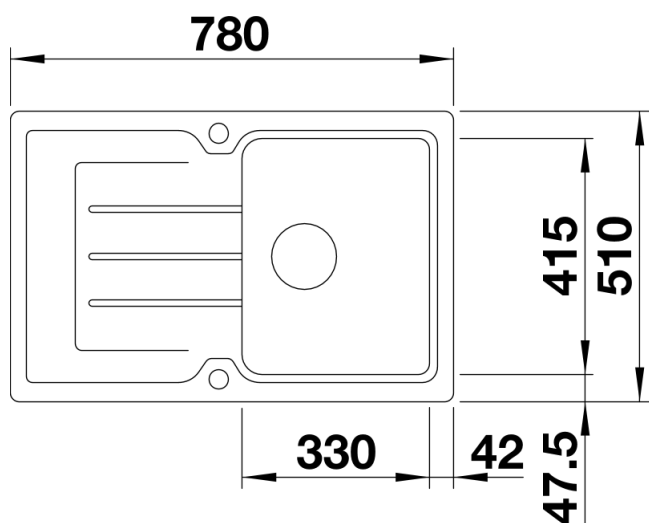

Colours

Available colours:

anthracite
alu metallic
rock grey
pearl grey
jasmine
white
tartufo
coffee
black

SILGRANIT® PuraDur® jasmine

Planning information

- Cut out size: 760 x 490 x R15
- Universal handing

Scope of supply

- Waste fitting with space-saving pipe, 3 ½" pop-up waste

Details

Top view

Cut-out

Front view

Side view