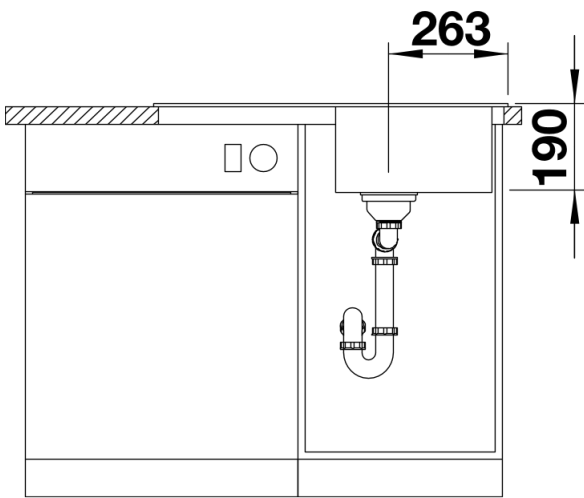

Colours

Available colours:

anthracite
alu metallic
rock grey
pearl grey
jasmine
white
tartufo
coffee
black

SILGRANIT® PuraDur® jasmine

Planning information

- Cut out size: 760 x 490 x R15
- Universal handing

Scope of supply

- Waste fitting with space-saving pipe, 3 ½" pop-up waste

Details

Top view

Cut-out

Front view

Side view