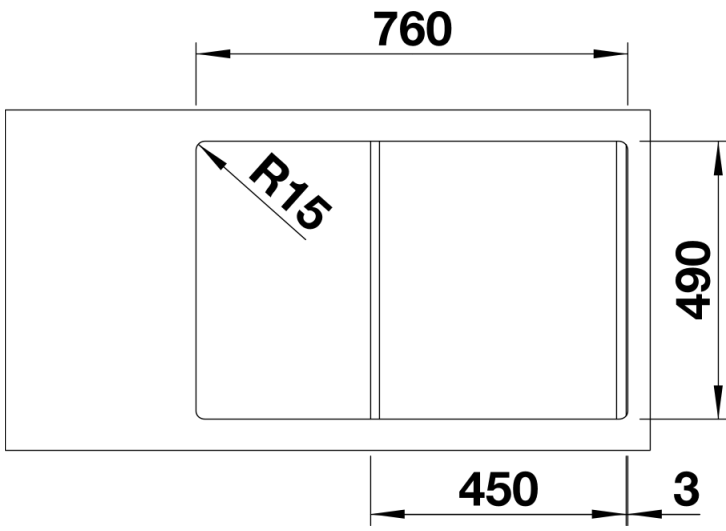

Colours

Available colours:

anthracite
alu metallic
rock grey
pearl grey
jasmine
white
tartufo
coffee
black

SILGRANIT® PuraDur® jasmine

Planning information

- Cut out size: 760 x 490 x R15
- Universal handing

Scope of supply

- Waste fitting with space-saving pipe, 3 ½" pop-up waste

Details

Top view

Cut-out

Front view

Side view