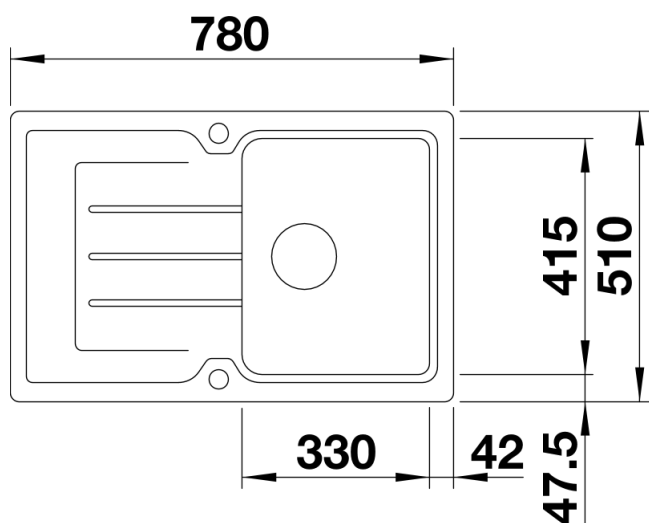

Colours

Available colours:

- anthracite
- alu metallic
- rock grey
- pearl grey
- jasmine
- white
- tartufo
- coffee
- black

SILGRANIT® PuraDur® pearl grey

Planning information

- Cut out size: 760 x 490 x R15
- Universal handing

Scope of supply

- Waste fitting with space-saving pipe, 3 ½" pop-up waste

Details

Top view

Cut-out

Front view

Side view