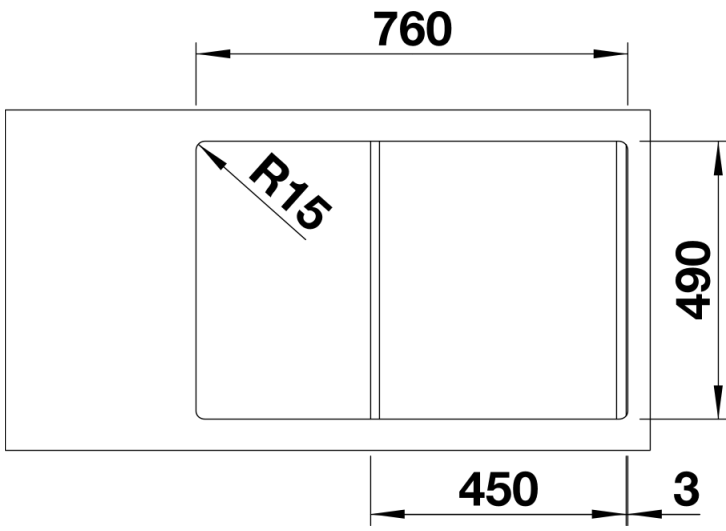

Colours

Available colours:

- anthracite
- alu metallic
- rock grey
- pearl grey
- jasmine
- white
- tartufo
- coffee
- black

SILGRANIT® PuraDur® pearl grey

Planning information

- Cut out size: 760 x 490 x R15
- Universal handing

Scope of supply

- Waste fitting with space-saving pipe, 3 ½" pop-up waste

Details

Top view

Cut-out

Front view

Side view