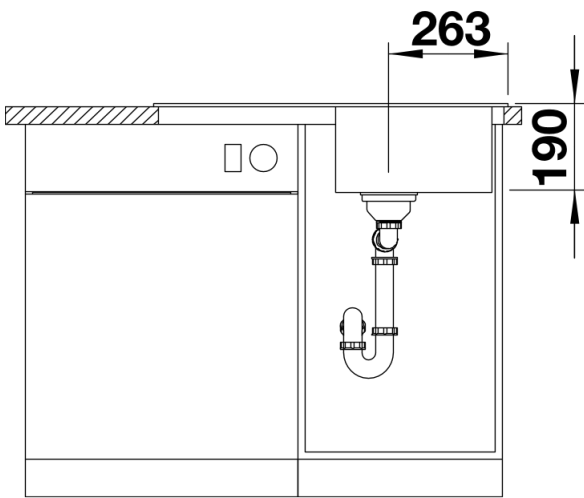

Colours

Available colours:

- anthracite
- alu metallic
- rock grey
- pearl grey
- jasmine
- white
- tartufo
- coffee
- black

SILGRANIT® PuraDur® pearl grey

Planning information

- Cut out size: 760 x 490 x R15
- Universal handing

Scope of supply

- Waste fitting with space-saving pipe, 3 ½" pop-up waste

Details

Top view

Cut-out

Front view

Side view