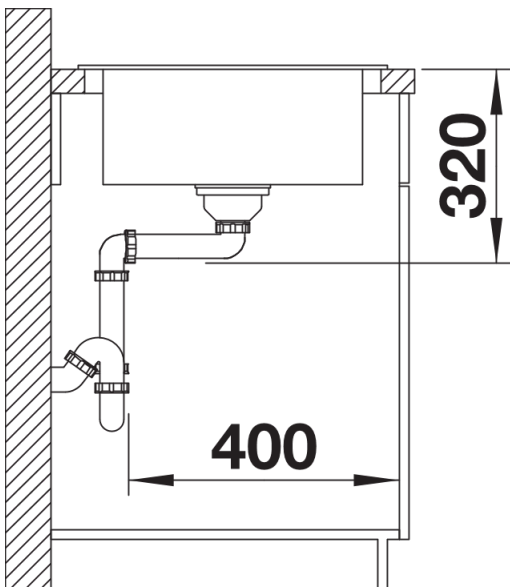

Colours

Available colours:

- anthracite
- alu metallic
- rock grey
- pearl grey
- jasmine
- white
- tartufo
- coffee
- black

SILGRANIT® PuraDur® pearl grey

Planning information

- Cut out size: 760 x 490 x R15
- Universal handing

Scope of supply

- Waste fitting with space-saving pipe, 3 ½" pop-up waste

Details

Top view

Cut-out

Front view

Side view