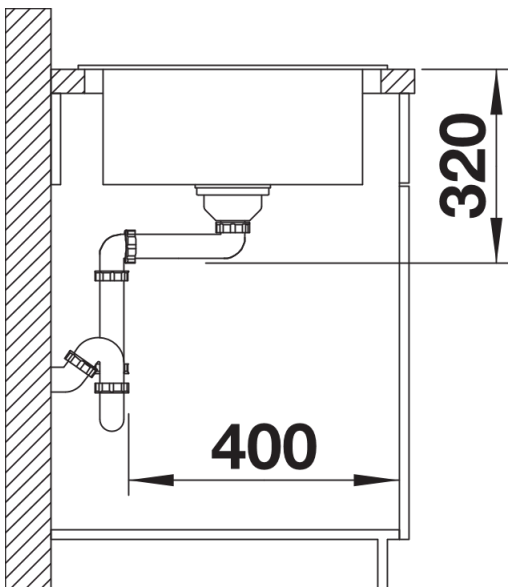

Colours

Available colours:

- anthracite
- alu metallic
- rock grey
- pearl grey
- jasmine
- white
- tartufo
- coffee
- black

SILGRANIT® PuraDur® alu metallic

Planning information

- Cut out size: 760 x 490 x R15
- Universal handing

Scope of supply

- Waste fitting with space-saving pipe, 3 ½" pop-up waste

Details

Top view

Cut-out

Front view

Side view