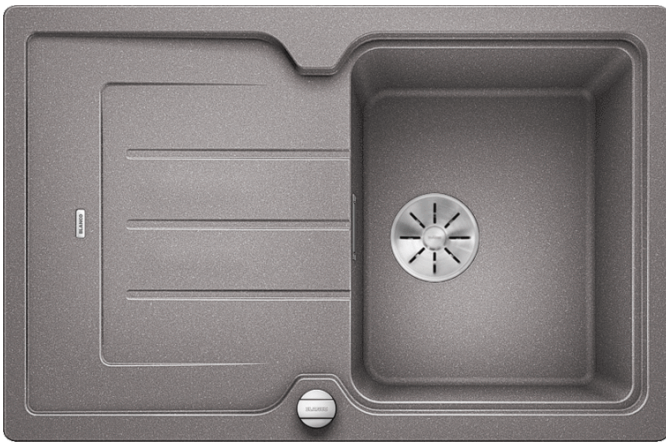

Product information sheet CLASSIC Neo 45 S

Item no. 524000

Benefits

- CLASSIC design features in modern interpretations
- Ergonomically positioned accessories
- Elegant and hygienic: the covered C-overflow®
- Can be installed reversibly

Colours

Available colours:

- anthracite
- alu metallic
- rock grey
- pearl grey
- jasmine
- white
- tartufo
- coffee
- black

SILGRANIT® PuraDur® alu metallic

Planning information

- Cut out size: 760 x 490 x R15
- Universal handing

Scope of supply

- Waste fitting with space-saving pipe, 3 ½" pop-up waste

Details

Top view

Cut-out

Front view

Side view