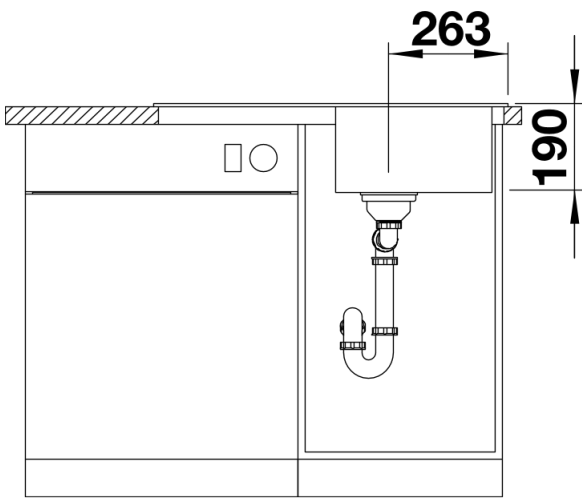

Colours

Available colours:

- anthracite
- alu metallic
- rock grey
- pearl grey
- jasmine
- white
- tartufo
- coffee
- black

SILGRANIT® PuraDur® alu metallic

Planning information

- Cut out size: 760 x 490 x R15
- Universal handing

Scope of supply

- Waste fitting with space-saving pipe, 3 ½" pop-up waste

Details

Top view

Cut-out

Front view

Side view