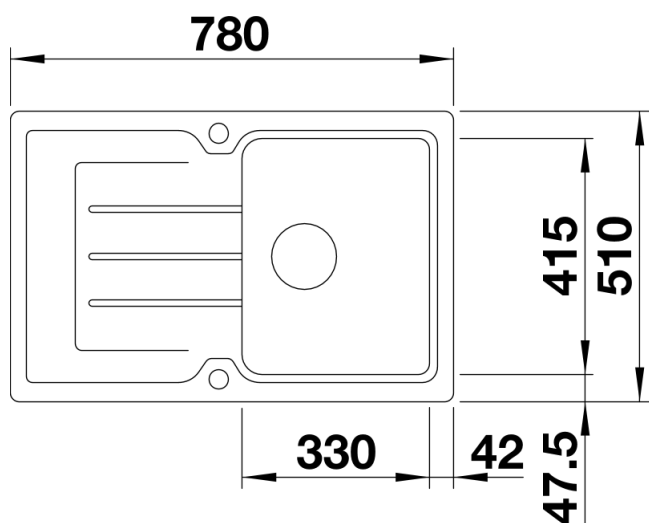

Colours

Available colours:

- anthracite
- alu metallic
- rock grey
- pearl grey
- jasmine
- white
- tartufo
- coffee
- black

SILGRANIT® PuraDur® alu metallic

Planning information

- Cut out size: 760 x 490 x R15
- Universal handing

Scope of supply

- Waste fitting with space-saving pipe, 3 ½" pop-up waste

Details

Top view

Cut-out

Front view

Side view