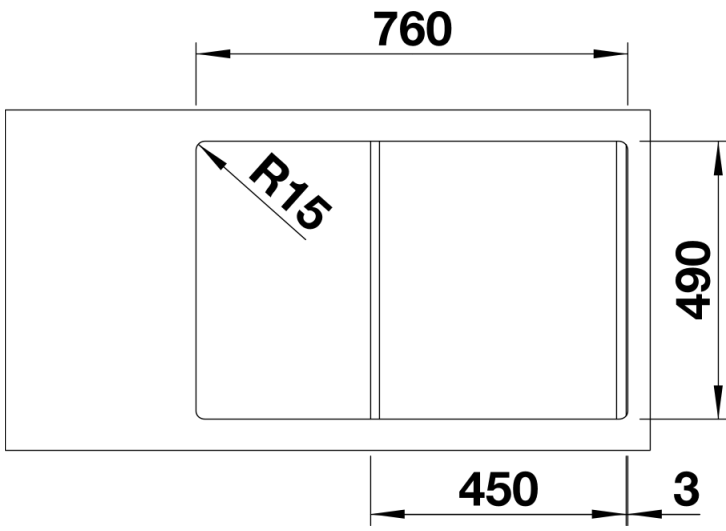

Colours

Available colours:

- anthracite
- alu metallic
- rock grey
- pearl grey
- jasmine
- white
- tartufo
- coffee
- black

SILGRANIT® PuraDur® alu metallic

Planning information

- Cut out size: 760 x 490 x R15
- Universal handing

Scope of supply

- Waste fitting with space-saving pipe, 3 ½" pop-up waste

Details

Top view

Cut-out

Front view

Side view