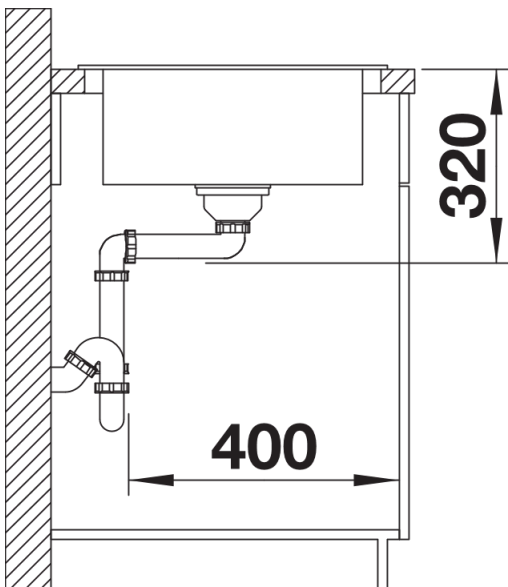

Colours

Available colours:

- anthracite
- alu metallic
- rock grey
- pearl grey
- jasmine
- white
- tartufo
- coffee
- black

SILGRANIT® PuraDur® rock grey

Planning information

- Cut out size: 760 x 490 x R15
- Universal handing

Scope of supply

- Waste fitting with space-saving pipe, 3 ½" pop-up waste

Details

Top view

Cut-out

Front view

Side view