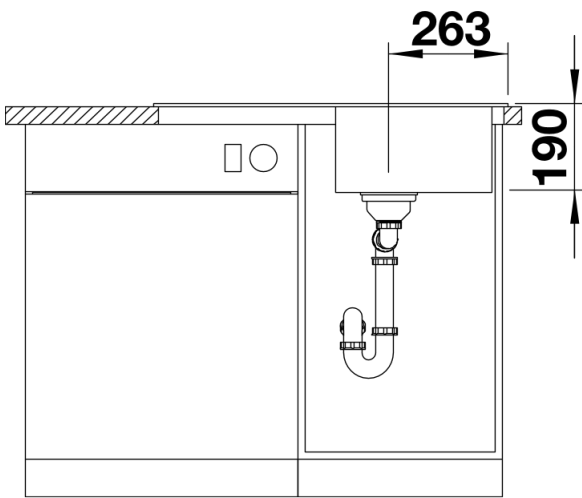

Colours

Available colours:

- anthracite
- alu metallic
- rock grey
- pearl grey
- jasmine
- white
- tartufo
- coffee
- black

SILGRANIT® PuraDur® rock grey

Planning information

- Cut out size: 760 x 490 x R15
- Universal handing

Scope of supply

- Waste fitting with space-saving pipe, 3 ½" pop-up waste

Details

Top view

Cut-out

Front view

Side view