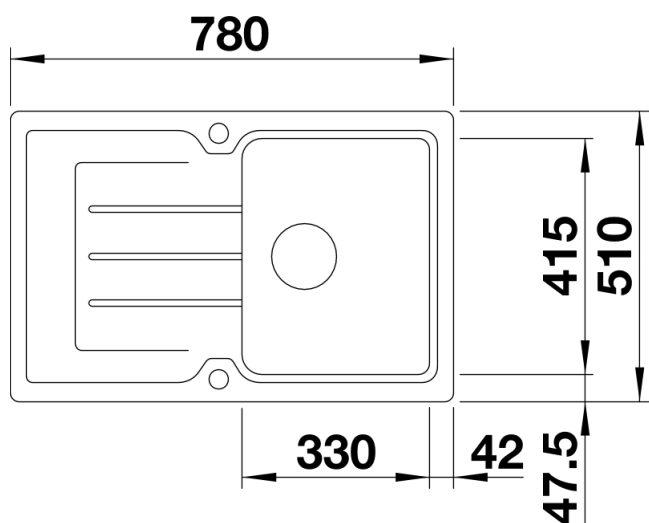

Colours

Available colours:

- anthracite
- alu metallic
- rock grey
- pearl grey
- jasmine
- white
- tartufo
- coffee
- black

SILGRANIT® PuraDur® rock grey

Planning information

- Cut out size: 760 x 490 x R15
- Universal handing

Scope of supply

- Waste fitting with space-saving pipe, 3 ½" pop-up waste

Details

Top view

Cut-out

Front view

Side view