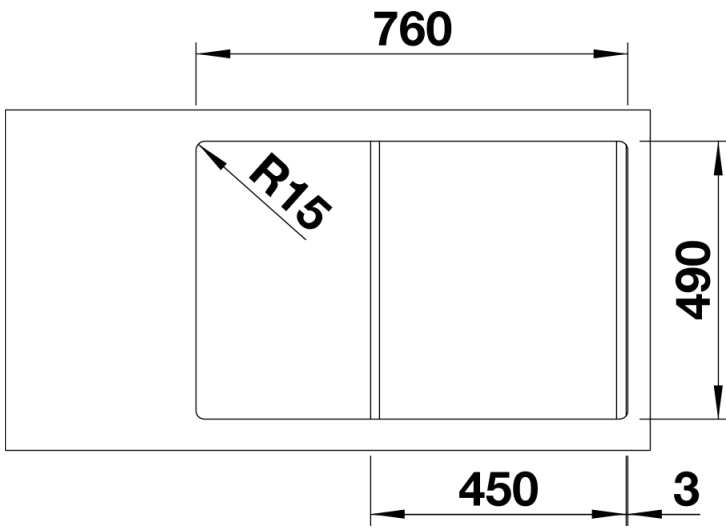

Colours

Available colours:

- anthracite
- alu metallic
- rock grey
- pearl grey
- jasmine
- white
- tartufo
- coffee
- black

SILGRANIT® PuraDur® rock grey

Planning information

- Cut out size: 760 x 490 x R15
- Universal handing

Scope of supply

- Waste fitting with space-saving pipe, 3 ½" pop-up waste

Details

Top view

Cut-out

Front view

Side view