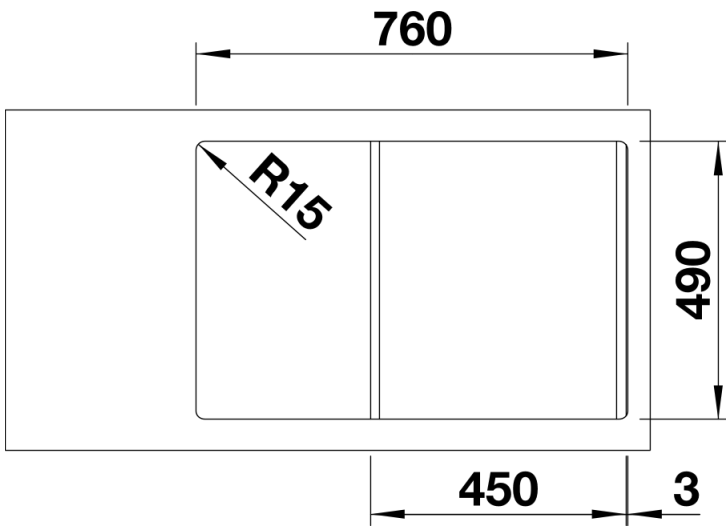

Colours

Available colours:

- anthracite
- alu metallic
- rock grey
- pearl grey
- jasmine
- white
- tartufo
- coffee
- black

SILGRANIT® PuraDur® anthracite

Planning information

- Cut out size: 760 x 490 x R15
- Universal handing

Scope of supply

- Waste fitting with space-saving pipe, 3 ½" pop-up waste

Details

Top view

Cut-out

Front view

Side view