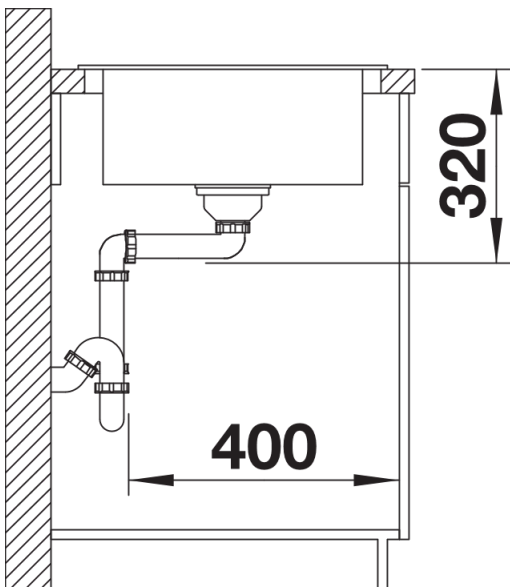

Colours

Available colours:

- anthracite
- alu metallic
- rock grey
- pearl grey
- jasmine
- white
- tartufo
- coffee
- black

SILGRANIT® PuraDur® anthracite

Planning information

- Cut out size: 760 x 490 x R15
- Universal handing

Scope of supply

- Waste fitting with space-saving pipe, 3 ½" pop-up waste

Details

Top view

Cut-out

Front view

Side view