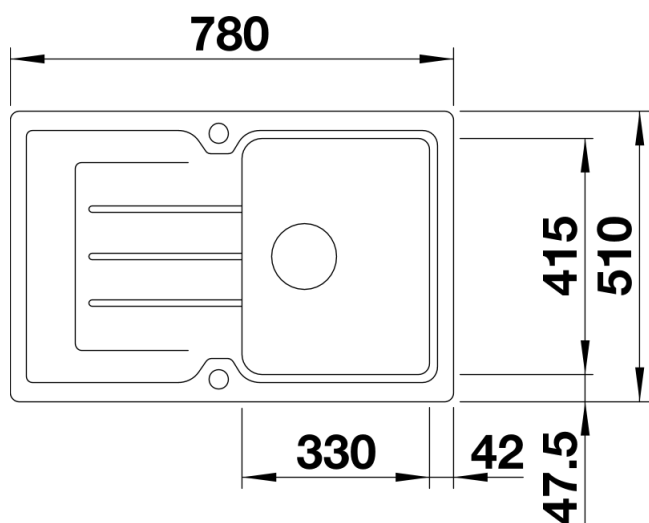

Colours

Available colours:

- anthracite
- alu metallic
- rock grey
- pearl grey
- jasmine
- white
- tartufo
- coffee
- black

SILGRANIT® PuraDur® anthracite

Planning information

- Cut out size: 760 x 490 x R15
- Universal handing

Scope of supply

- Waste fitting with space-saving pipe, 3 ½" pop-up waste

Details

Top view

Cut-out

Front view

Side view