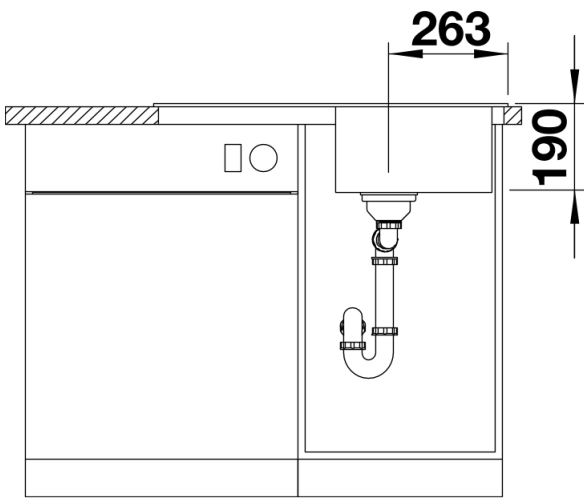

Colours

Available colours:

- anthracite
- alu metallic
- rock grey
- pearl grey
- jasmine
- white
- tartufo
- coffee
- black

SILGRANIT® PuraDur® anthracite

Planning information

- Cut out size: 760 x 490 x R15
- Universal handing

Scope of supply

- Waste fitting with space-saving pipe, 3 ½" pop-up waste

Details

Top view

Cut-out

Front view

Side view