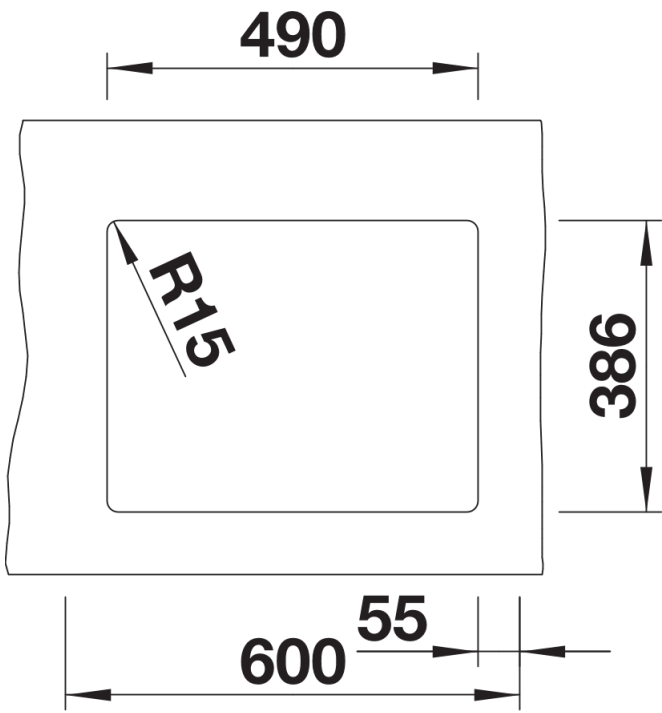

Product information sheet SUBLINE 500-U

Item no. 523740

Benefits

- Maximum bowl size provided by the very best in production and mounting technology
- Mounting involves no additional expense
- Ceramic for easy care
- Timelessly elegant, contoured bowl design
- For cabinets from 60 cm
- Optional wooden food board and stainless steel multifunctional colander for maximum function

Colours

Available colours:
crystal white glossy
magnolia glossy
basalt
black

Ceramic PuraPlus™ black

Planning information

- Corner radius: 15mm
- Cut out size: 490 x 386 x R15
- Please note:
- Minimum depth of worktop 25 mm

Scope of supply

- 3 1/2" basket strainer, pop-up waste for the main bowl

Details

Top view

Cut-out

Front view

Side view