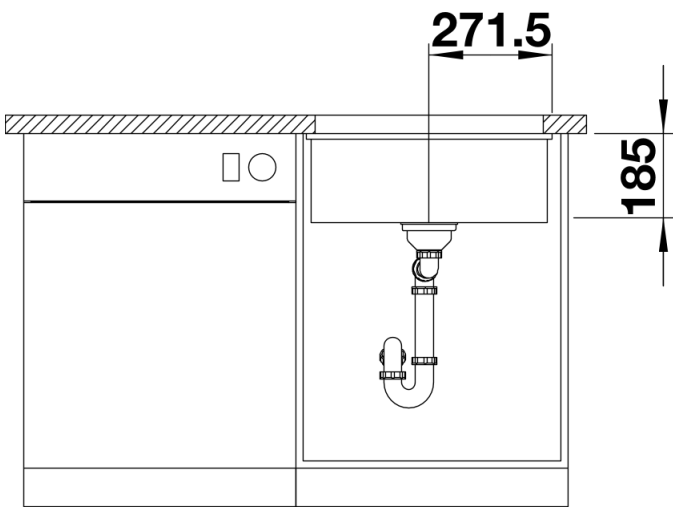

Product information sheet SUBLINE 500-U

Item no. 523740

Benefits

- Maximum bowl size provided by the very best in production and mounting technology
- Mounting involves no additional expense
- Ceramic for easy care
- Timelessly elegant, contoured bowl design
- For cabinets from 60 cm
- Optional wooden food board and stainless steel multifunctional colander for maximum function

Colours

Available colours:
crystal white glossy
magnolia glossy
basalt
black

Ceramic PuraPlus™ black

Planning information

- Corner radius: 15mm
- Cut out size: 490 x 386 x R15
- Please note:
- Minimum depth of worktop 25 mm

Scope of supply

- 3 1/2" basket strainer, pop-up waste for the main bowl

Details

Top view

Cut-out

Front view

Side view