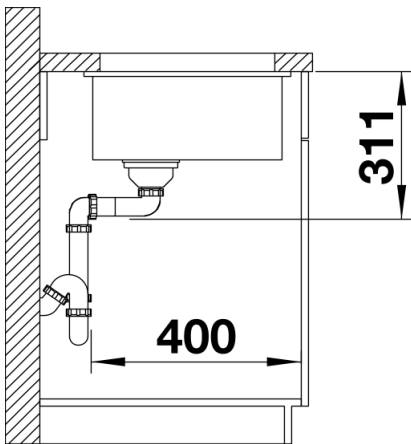

Colours

Available colours:
crystal white glossy
magnolia glossy
basalt
black

Ceramic PuraPlus™ black

Planning information

- Corner radius: 15mm
- Cut out size: 490 x 386 x R15
- Please note:
- Minimum depth of worktop 25 mm

Scope of supply

- 3 1/2" basket strainer, pop-up waste for the main bowl

Details

Top view

Cut-out

Front view

Side view