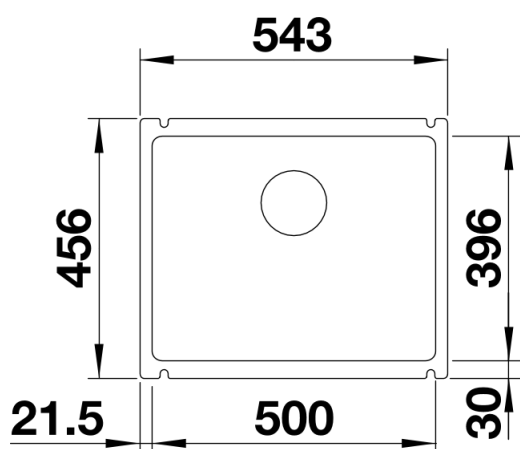

Product information sheet SUBLINE 500-U

Item no. 523740

Benefits

- Maximum bowl size provided by the very best in production and mounting technology
- Mounting involves no additional expense
- Ceramic for easy care
- Timelessly elegant, contoured bowl design
- For cabinets from 60 cm
- Optional wooden food board and stainless steel multifunctional colander for maximum function

Colours

Available colours:
crystal white glossy
magnolia glossy
basalt
black

Ceramic PuraPlus™ black

Planning information

- Corner radius: 15mm
- Cut out size: 490 x 386 x R15
- Please note:
- Minimum depth of worktop 25 mm

Scope of supply

- 3 1/2" basket strainer, pop-up waste for the main bowl

Details

Top view

Cut-out

Front view

Side view