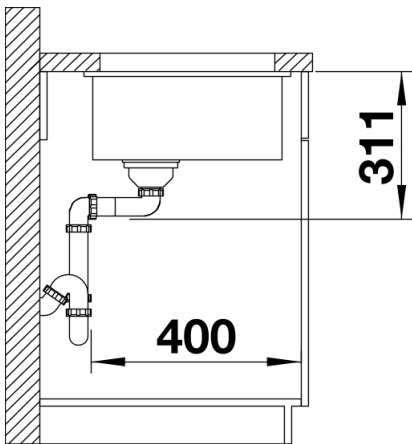

Colours

Available colours:
crystal white glossy
magnolia glossy
basalt
black

Ceramic PuraPlus™ basalt

Planning information

- Corner radius: 15mm
- Cut out size: 490 x 386 x R15
- Please note:
- Minimum depth of worktop 25 mm

Scope of supply

- 3 1/2" basket strainer, pop-up waste for the main bowl

Details

Top view

Cut-out

Front view

Side view