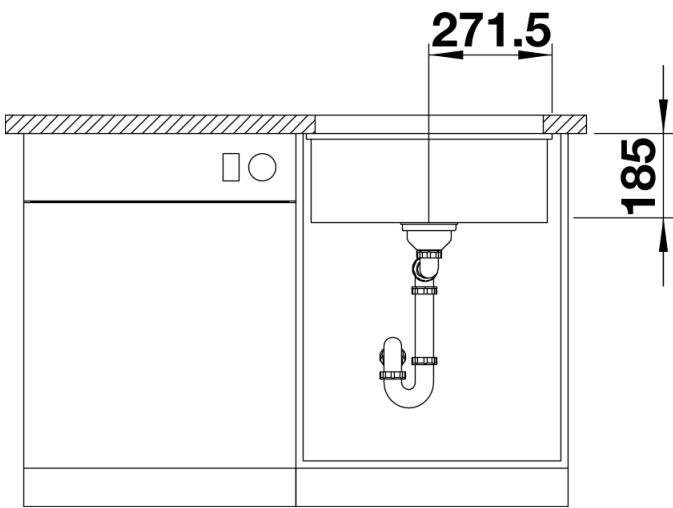

Product information sheet SUBLINE 500-U

Item no. 523739

Benefits

- Maximum bowl size provided by the very best in production and mounting technology
- Mounting involves no additional expense
- Ceramic for easy care
- Timelessly elegant, contoured bowl design
- For cabinets from 60 cm
- Optional wooden food board and stainless steel multifunctional colander for maximum function

Colours

Available colours:
crystal white glossy
magnolia glossy
basalt
black

Ceramic PuraPlus™ basalt

Planning information

- Corner radius: 15mm
- Cut out size: 490 x 386 x R15
- Please note:
- Minimum depth of worktop 25 mm

Scope of supply

- 3 1/2" basket strainer, pop-up waste for the main bowl

Details

Top view

Cut-out

Front view

Side view