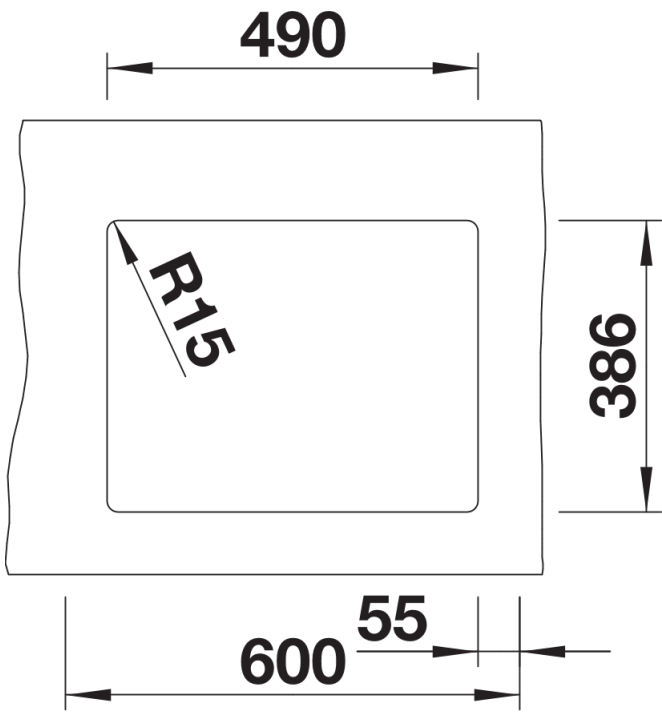

Product information sheet SUBLINE 500-U

Item no. 523739

Benefits

- Maximum bowl size provided by the very best in production and mounting technology
- Mounting involves no additional expense
- Ceramic for easy care
- Timelessly elegant, contoured bowl design
- For cabinets from 60 cm
- Optional wooden food board and stainless steel multifunctional colander for maximum function

Colours

Available colours:
crystal white glossy
magnolia glossy
basalt
black

Ceramic PuraPlus™ basalt

Planning information

- Corner radius: 15mm
- Cut out size: 490 x 386 x R15
- Please note:
- Minimum depth of worktop 25 mm

Scope of supply

- 3 1/2" basket strainer, pop-up waste for the main bowl

Details

Top view

Cut-out

Front view

Side view