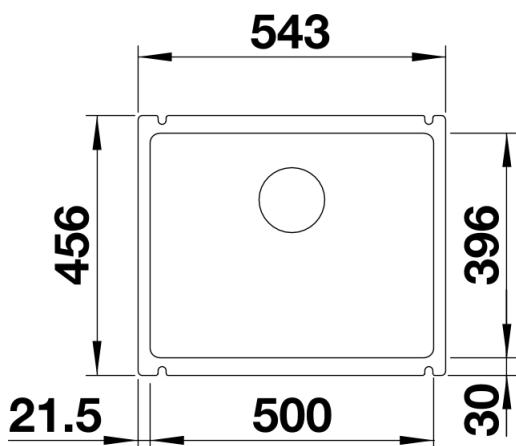

Product information sheet SUBLINE 500-U

Item no. 523739

Benefits

- Maximum bowl size provided by the very best in production and mounting technology
- Mounting involves no additional expense
- Ceramic for easy care
- Timelessly elegant, contoured bowl design
- For cabinets from 60 cm
- Optional wooden food board and stainless steel multifunctional colander for maximum function

Colours

Available colours:
crystal white glossy
magnolia glossy
basalt
black

Ceramic PuraPlus™ basalt

Planning information

- Corner radius: 15mm
- Cut out size: 490 x 386 x R15
- Please note:
- Minimum depth of worktop 25 mm

Scope of supply

- 3 1/2" basket strainer, pop-up waste for the main bowl

Details

Top view

Cut-out

Front view

Side view