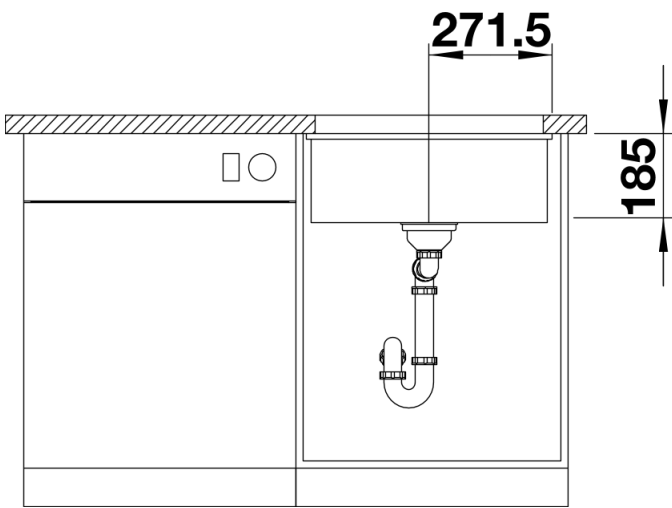

## Planning information

---

- Corner radius: 15mm
- Cut out size: 490 x 386 x R15
- Please note:
- Minimum depth of worktop 25 mm

## Scope of supply

---

- 3 1/2" basket strainer, pop-up waste for the main bowl

## Details

---

Top view

Cut-out

Front view

Side view