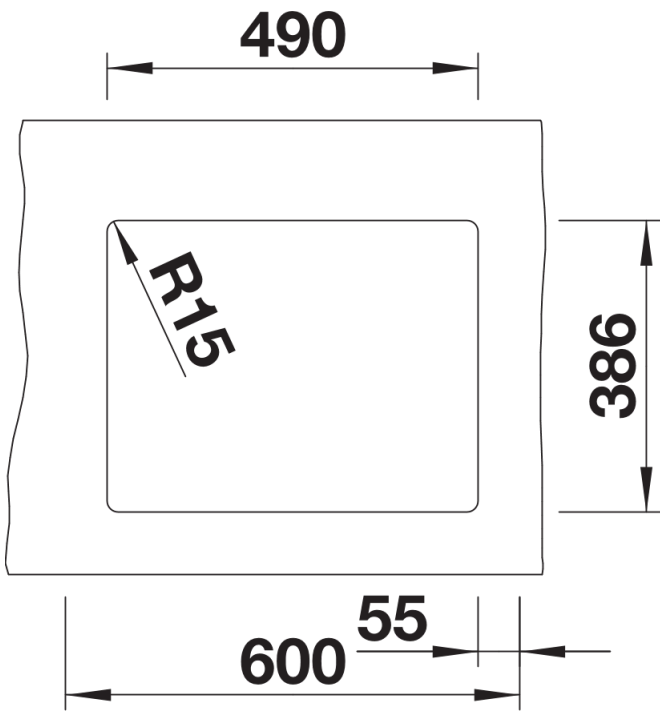

## Planning information

---

- Corner radius: 15mm
- Cut out size: 490 x 386 x R15
- Please note:
- Minimum depth of worktop 25 mm

## Scope of supply

---

- 3 1/2" basket strainer, pop-up waste for the main bowl

## Details

---

Top view

Cut-out

Front view

Side view