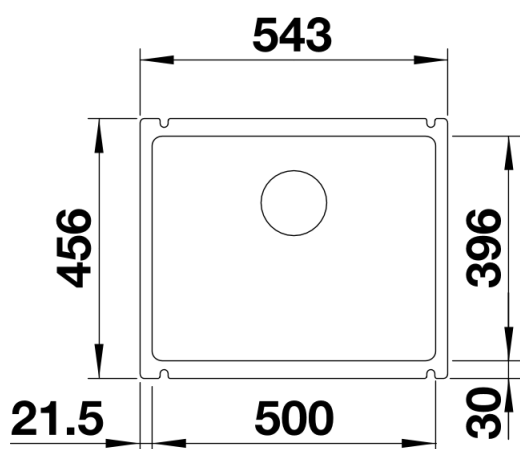

## Planning information

---

- Corner radius: 15mm
- Cut out size: 490 x 386 x R15
- Please note:
- Minimum depth of worktop 25 mm

## Scope of supply

---

- 3 1/2" basket strainer, pop-up waste for the main bowl

## Details

---

Top view

Cut-out

Front view

Side view