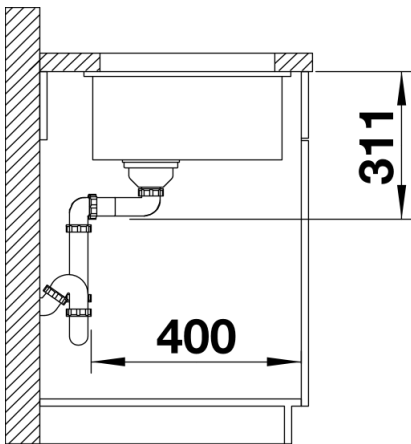

## Planning information

---

- Corner radius: 15mm
- Cut out size: 490 x 386 x R15
- Please note:
- Minimum depth of worktop 25 mm

## Scope of supply

---

- 3 1/2" basket strainer, pop-up waste for the main bowl

## Details

---

Top view

Cut-out

Front view

Side view