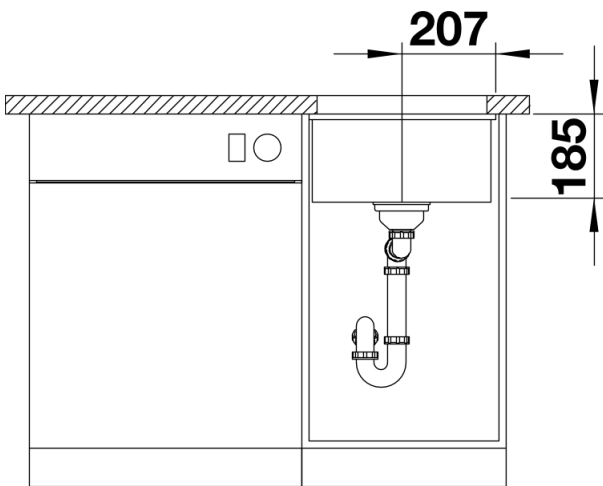

Product information sheet SUBLINE 375-U

Item no. 523732

Benefits

- Maximum bowl size provided by the very best in production and mounting technology
- Mounting involves no additional expense
- Ceramic for easy care
- Timelessly elegant, contoured bowl geometry
- For cabinets from 45 cm

Colours

Available colours:
crystal white glossy
magnolia glossy
basalt
black

Ceramic PuraPlus™ black

Planning information

- Cut out size: 364 x 386 x R15
- Please note:
- Minimum depth of worktop 25 mm
- *Cut out cabinet wall, if required.

Scope of supply

- 3 1/2" basket strainer, pop-up waste for the main bowl

Details

Top view

Cut-out

Front view

Side view