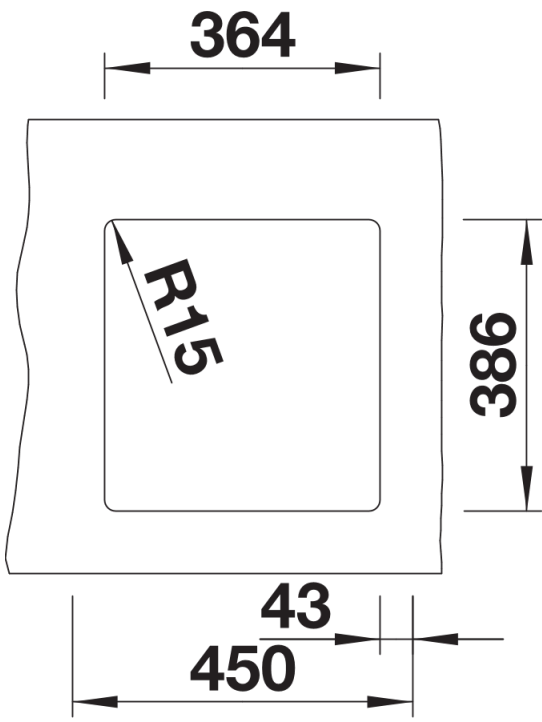

Product information sheet SUBLINE 375-U

Item no. 523732

Benefits

- Maximum bowl size provided by the very best in production and mounting technology
- Mounting involves no additional expense
- Ceramic for easy care
- Timelessly elegant, contoured bowl geometry
- For cabinets from 45 cm

Colours

Available colours:
crystal white glossy
magnolia glossy
basalt
black

Ceramic PuraPlus™ black

Planning information

- Cut out size: 364 x 386 x R15
- Please note:
- Minimum depth of worktop 25 mm
- *Cut out cabinet wall, if required.

Scope of supply

- 3 1/2" basket strainer, pop-up waste for the main bowl

Details

Top view

Cut-out

Front view

Side view