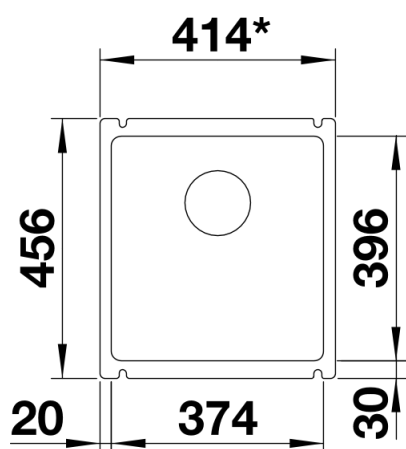

Product information sheet SUBLINE 375-U

Item no. 523732

Benefits

- Maximum bowl size provided by the very best in production and mounting technology
- Mounting involves no additional expense
- Ceramic for easy care
- Timelessly elegant, contoured bowl geometry
- For cabinets from 45 cm

Colours

Available colours:
crystal white glossy
magnolia glossy
basalt
black

Ceramic PuraPlus™ black

Planning information

- Cut out size: 364 x 386 x R15
- Please note:
- Minimum depth of worktop 25 mm
- *Cut out cabinet wall, if required.

Scope of supply

- 3 1/2" basket strainer, pop-up waste for the main bowl

Details

Top view

Cut-out

Front view

Side view