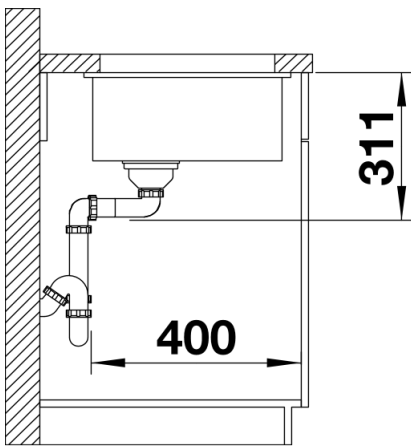

Colours

Available colours:
crystal white glossy
magnolia glossy
basalt
black

Ceramic PuraPlus™ black

Planning information

- Cut out size: 364 x 386 x R15
- Please note:
- Minimum depth of worktop 25 mm
- *Cut out cabinet wall, if required.

Scope of supply

- 3 1/2" basket strainer, pop-up waste for the main bowl

Details

Top view

Cut-out

Front view

Side view